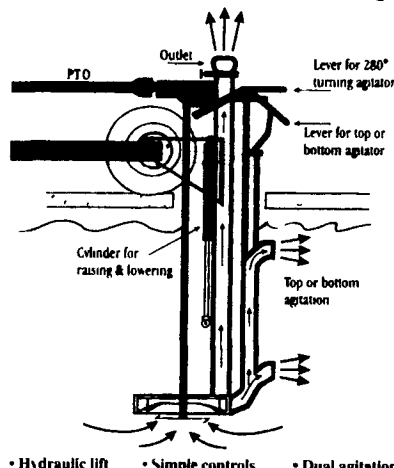

Liquid Manure Pit Pumps

• Hydraulic lift • Simple controls • Dual agitation

MILLER'S REPAIR

1 Mile North of Bird in Hand
8 Miles East of Lancaster
Ph. 717-656-6109