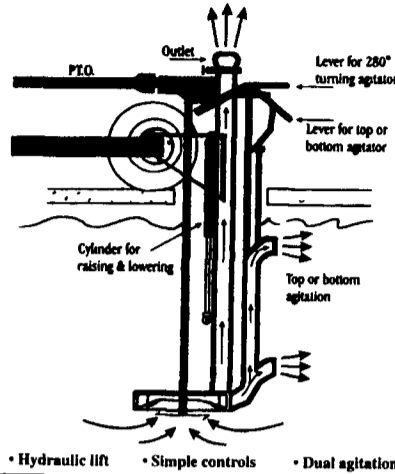

Dismantling for parts: Case, NH, Bobcat, IH, HydroMac, Toyota and Mustang skid loaders. New, used, reconditioned parts for Kubota, Ford, Wisconsin, Perkins engines, Cessna, Vickers, Sunstrand hydrostatic transmissions. G.D. Equipment, 717/850-3533.

KELLER'S FARM MACHINERY

116 Richlandtown Pike
Quakertown, PA 18951
215-536-4046

Ford 445D loader & cab, New
Ford 5600D, PS, live PTO
Ford 3400 G, w/Rear Mounted Forklift
Ford 4600 w/Ford loader
Ford 1710, 4x4 w/loader & backhoe
Ford 5000D 8 Speed w/Loader
Ford 8700 Cab, Air
Ford TW10 Cab w/ Duals
Ford 4000G, SU 8 Speed
Ford 801, PS, w/loader
Ford 340 loader, 3pt, PTO
Ford 600, 5 speed, live PTO
Ford 2120 2WD w/loader
JD 350 loader backhoe, on tracks
Farmall Cub w/IH belly mower
AC 615 loader, 3 pt PTO
IH 656D w/IH loader
IH 574 gas, PS, live PTO
Case 580C w/cab LBH
Case 430, 3 pt. w/loader
Ford 655A 4x4 w/cab loader & backhoe
Kubota L175 w/Snowplow & Woods Mower
MF 175D, 8 Speed
MF 35, w/ live PTO
NH 354 grinder mixer
NH 851 Round Baler
Myers 225 PTO spreader
AC 2R mounted corn picker

USED TRACTORS

- JD 855 Tractor, 2WD, w/Loader, Showroom Cond $9,900
- IH 966 ..... $8,900
- IH 826 Cab, Nice!.....$8,750
- IH 1066 cab & air.....$10,900

USED EQUIPMENT

- New Idea 323 Corn Picker (like new)...$3,000
- NH 402 Crimper.....$1,000
- NH 316 Baler w/thrower, Excellent.....$6,900

Liquid Manure Pit Pumps

MILLER'S REPAIR

1 Mile North of Bird in Hand
8 Miles East of Lancaster
Ph. 717-656-6109

A COMPLETE FAMILY OF LOADERS FOR OVER 1400 TRACTOR MODELS.

The Bush Hog QT Line of Front End Loaders now match over 1400 tractor models. Eight different loaders.

SPECIAL PRICE - $1,500
Base Loader, Green, Model 1845 QT mounts to fit 12 to 21 HP Tractor - 2 WD or 4 WD