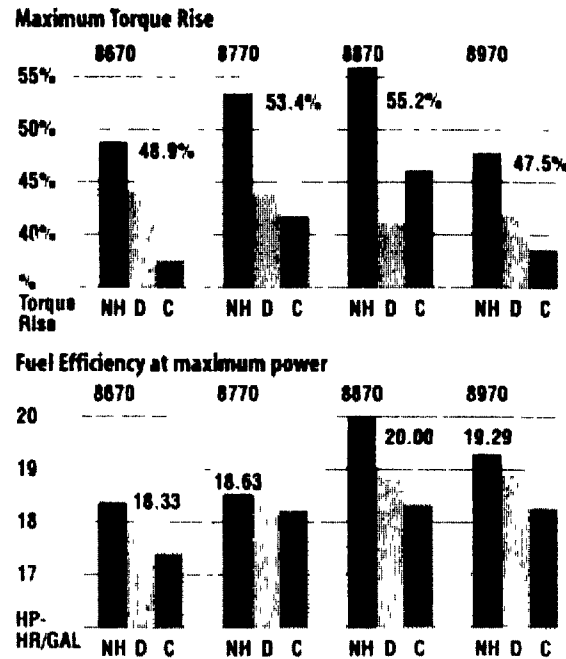

GENESIS™

70 SERIES TRACTORS

Test results summarized by the Nebraska Tractor Testing Laboratory confirm that 70 Series GENESIS™ tractors outperform the other brands. **Highest Torque Rise Up to 55.2%**

Impressive Fuel Economy Up to 20 hp-hrs per gallon

GENESIS tractor models are winners in other categories, too - like maximum drawbar pull, hydraulic flow and standard 3-point lift performance. Stop in for a test drive and a look at the test results.

Based on test results available December 1, 1996