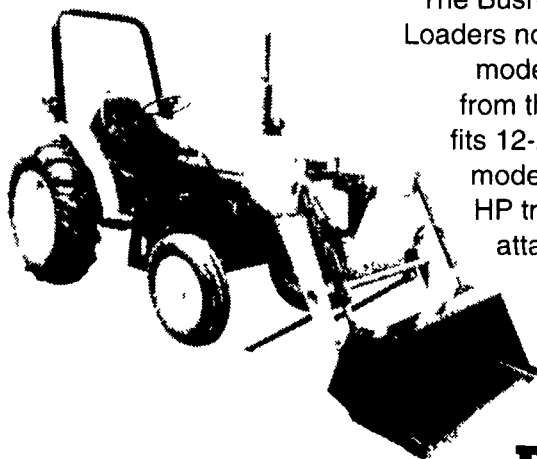

A COMPLETE FAMILY OF LOADERS FOR OVER 1400 TRACTOR MODELS.

The Bush Hog QT Line of Front End Loaders now match over 1400 tractor models. Eight different loaders.. from the smaller 1845 model that fits 12-21 HP tractors, to the 4845 model recommended for 90-150 HP tractors...all feature ease of attaching and detaching, ease of operation, a wide range of attachments and Bush Hog durability.

BUSH HOG

A LEGEND IN THE INDUSTRY... THE BUSH HOG CR15F ROTARY CUTTER

Setting the industry standards for performance and reliability, Bush Hog's CR15F Flex-Wing Rotary Cutter is the choice for shredding crop residue AND pasture maintenance. With a big 15-foot cutting width and wings that flex from 90° up to 5° down, this rugged cutter gives you fast, on-the-go control of all mowing functions. Cutting height is from 2 to 14 inches and the unique, counter-rotating gearbox design provides fast, fine shredding of row crops and grasses.