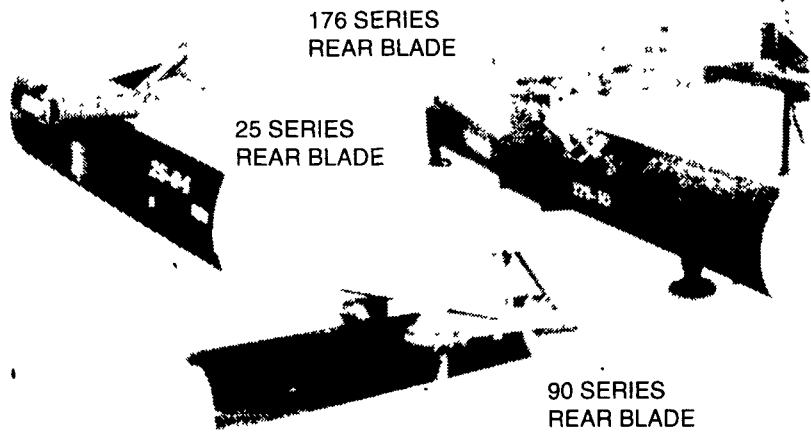

## A COMPLETE LINE OF REAR MOUNTED BLADES... IN 4 TO 10-FOOT WIDTHS.

176 SERIES  
REAR BLADE

25 SERIES  
REAR BLADE

90 SERIES  
REAR BLADE

The Bush Hog Rear Mounted Blade Line allows you to handle a wide range of material handling jobs - everything from light duty to heavy duty dam building jobs. Choose from six models in sizes 4, 5, 6, 7, 8, 9 or 10-foot widths. These rugged blades are ideal for road maintenance, snow removal, professional land-scaping, and much more. The curved blade design allows material to roll along the blade rather than piling up. Blade cutting edges are reversible for longer usage, and all models feature simple adjustments, and on some models hydraulic adjustments are available.