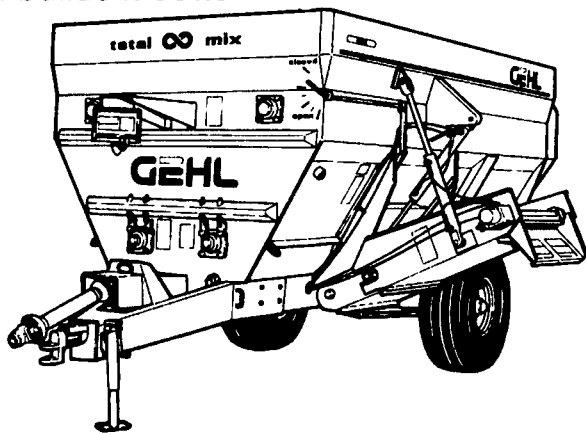

From **\$385⁵³**

Genuinely Yours,

Lebanon Valley Implement Co., Inc.

700 E. Linden St., Richland, PA 17087

717-866-7518

MASSEY-FERGUSON

GEHL

Gehl builds it better

TMR "TOTAL MIX" MIXER FEEDER
Model 8210 With FREE 1500 Scale Monitor
210 Cu. Ft. Capacity
In Stock - Call for Details

Built to last - Patented star couplers absorb shock loads by allowing the bottom augers to flex, providing long service life.