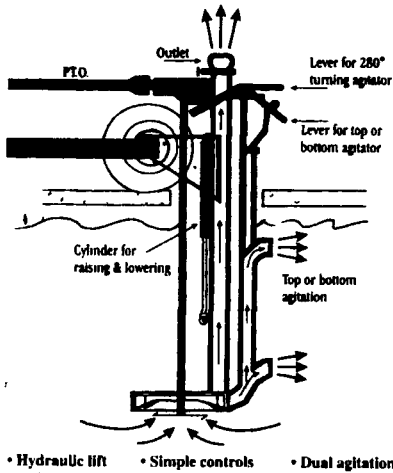

USED TRACTORS

- JD 855 Tractor, 2WD, w/Loader, Showroom Cond $9,900
- IH 966 .....$8,900
- IH 826 Cab, Nice!.....$8,750
- IH 1066 cab & air.....$10,900

USED EQUIPMENT

- New Idea 323 Corn Picker (like new)...$3,000
- Brillion Packer/Seeder 10' Transport...$2,600
- NH 402 Crimper.....$1,000
- NH 316 Baler w/thrower, Excellent.....$6,900

Liquid Manure Pit Pumps

• Hydraulic lift • Simple controls • Dual agitation

MILLER'S REPAIR
1 Mile North of Bird in Hand
8 Miles East of Lancaster
Ph. 717-656-6109

NEW/USED/RENTAL LIQUID MANURE

Spreaders

- Calumet 3250 Gal., 21.5x16.1 Tires, 1/4" tank, Pivoting Hitch, RENTAL.....$8,800
- Houle 4300 Gal., 28Lx26 Tires, Brakes, Rental.....**SOLD** 15,300
- Houle 5250 Gal., 28Lx26 Tires, 1/4" Tank, Brakes, Steering, RENTAL.....$20,150
- Houle 5300 Gal. 28Lx26 Tires, 1/4" Tank & Brakes, NEW.....Call
- Calumet 3750 Gal. w/ 50x21x20 Tires, 1/4" Tank, Pivoting Hitch, RENTAL..$10,400
- Calumet 3750 23.1x26 Tires, 1/4" Tank, Pivoting Hitch, NEW.....$12,700

Pumps

- (2) Houle 42 ft. Lagoon Pumps.....Call
- Houle 3 pt., 12 ft. Vertical Pump.....Call
- Houle 20" Maxi-Pump, Rental.....Call
- Houle 32 Ft. Lagoon Pump Rental.....Call
- Houle 32 Ft. Multi Purpose Lagoon Pump, Rental.....Call

"We're Here To Serve You"

SNOOK'S EQUIPMENT

RD 3, Box 130, Mifflinburg, PA 17844
717-966-2736
Ask For Ernest or Dean

ATTENTION FARMERS

If you have deteriorating concrete masonry or stone walls, have it repaired with **GUNITE®**

For information and estimates call **Martins Silo Repair**
(717) 445-9834

FARM SOLD!! Equipment For Sale

- CIH MFD 5240 1600 Hrs.....$44,000/OBO
- CIH MFD 4210 175 Hrs.....$25,000/OBO
- Wrap Master Bale Wrapper $3,000
- Myers 600 Silage Wagon.....$4,500
- Gehl Silage Wagon.....$2,000
- John Deere Side Slurry Manure Spreader.....$4,500

All in Good Condition!
Please Call (410) 778-1230

SPECIAL SPECIAL SPECIAL SPECIAL SPECIAL SPECIAL

WISCONSIN HEAVY DUTY ENGINES

Serving The Community Since 1971

Wisc.-Robin, Kawasaki, Kohler, Briggs & Stratton, Tecumseh, Honda
Rockford and Twin Disc Clutch Parts & Accessories

WISCONSIN REPLACEMENT ENGINES New & Rebuilt Short Blocks

BRAND NEW! Special Prices

Backed by 25,000 Briggs & Stratton Dealers Worldwide!

- Overhead Valves for better efficiency
- Electronic Ignition for easy, 1 pull starting
- Oil Guard stops engine when oil is low
- 2 year warranty on Engine, Lifetime warranty on ignition systems
- Replacement parts are less expensive than comparable Japanese engines
- Satisfaction guaranteed. If not totally satisfied after using for 30 days you may return it for a full refund

Authorized Service Center

• Complete Rebuilding
• Large Parts Inventory

FISHER ENGINE SERVICE

3141 Old Philadelphia Pk • Bird-In-Hand, PA 17505

Dealer inquires invited

SPECIAL SPECIAL SPECIAL SPECIAL SPECIAL SPECIAL

HERR & LEAMAN

Quality Used Farm Equipment
10 miles S. of Lancaster, PA along Rt. 222

TRACTORS & COMBINES
DYNOED, RECONDITIONED, SERVICED &
AVAILABLE WITH 100% WARRANTY ON
ENGINE & DRIVE TRAIN

Tractors