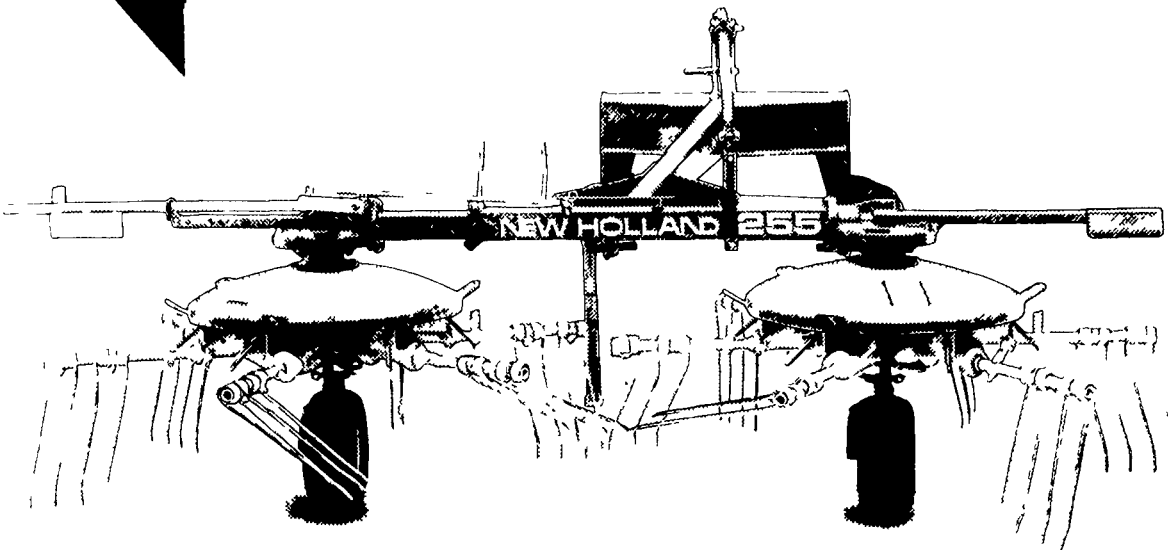

YOUR BEST HAY

NEW HOLLAND

ROLL-BELT™ BALER

LIFE'S TOO SHORT FOR IMPERFECT BALES

You work hard every day and always give your best. So shouldn't you expect the same from your round baler? The Model 644 Roll-Belt™ round baler from New Holland. It makes perfect bales every time.

- Roll-Belt™ design makes dense, uniform 4' x 5' bales weighing up to 1,000 lbs
- Available Bale Command Plus™ monitoring system takes the guess work out of making great bales
- Available wide pickup for large windrows

Stop in today and check out the new Model 644. After all, don't you think you deserve the best?

See your nearest New Holland Dealer

A TEDDER AND A RAKE

The Model 255 rake tedder is a flexible machine — it's the tedder that also rakes. The "255" can:

horses and a 1,700 pound operating load. And, with the Pick Up 'n Go™ universal attachment system, you can really get hooked on this machine. So stop in today to see what makes the "Lx665" so tough.

NEW HOLLAND
Credit Company