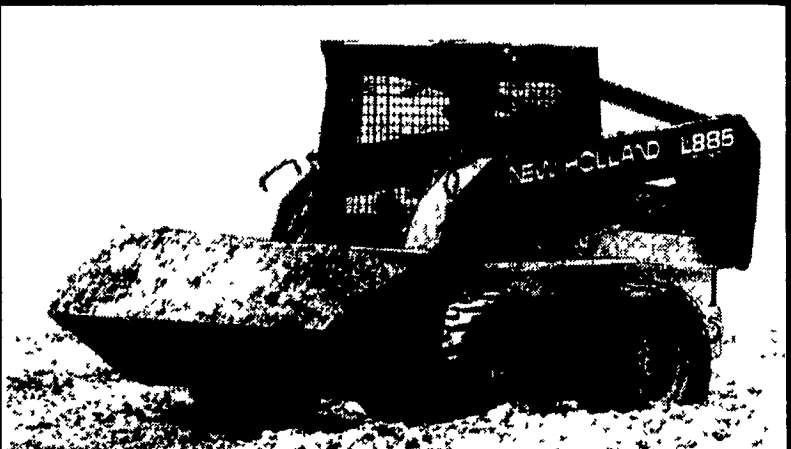

### In Stock For Immediate Delivery

- 1-Highly articulated nozzle designed to slice and break the top crust from above the manure level as the propeller homogenizes the liquid with the remaining floating chunks
- 2-24" dia mixing propeller providing full time agitation up to 21 500 US G PM even when loading a spreader
- 3-Hydraulic controls can be operated from tractor seat
- 4-Rotative directional valve designed to be operated at low RPM without stopping the PTO

## THE HEAVYWEIGHT CHAMP

When you're looking for a skid-steer, there's the challengers and then there's the champ. Well say hello to the undisputed champ in the all-new Model LX885 New Holland Super Boom™ skid-steer loader.

It has a 60-horsepower, turbocharged diesel engine for the ultimate in power. Its massive 2,200-lb. operating load picks up where all others leave off. Of course, it has the features you expect from New Holland, such as the best speed, stability, visibility, lift height and dump reach in the industry. Add that to the Pick Up 'n Go™ universal attachment system and there's nothing it can't handle. Stop by today and put the champ to work for you.