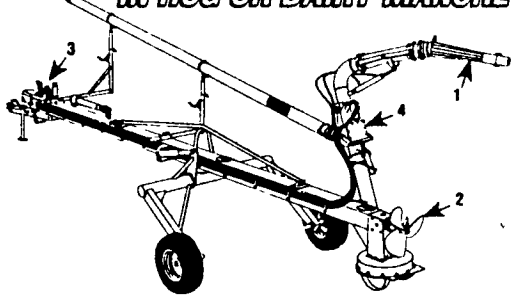

## TRAIL AGI-POMPE®

32' AND 42' FOR LAGOONS

**GREAT PERFORMANCE  
IN HOG OR DAIRY MANURE**

### In Stock For Immediate Delivery

- 1-Highly articulated nozzle designed to slice and break the top crust from above the manure level as the propeller homogenizes the liquid with the remaining floating chunks
- 2-24" dia mixing propeller providing full time agitation up to 21 500 US G PM even when loading a spreader
- 3-Hydraulic controls can be operated from tractor seat
- 4-Rotative directional valve designed to be operated at low RPM without stopping the PTO