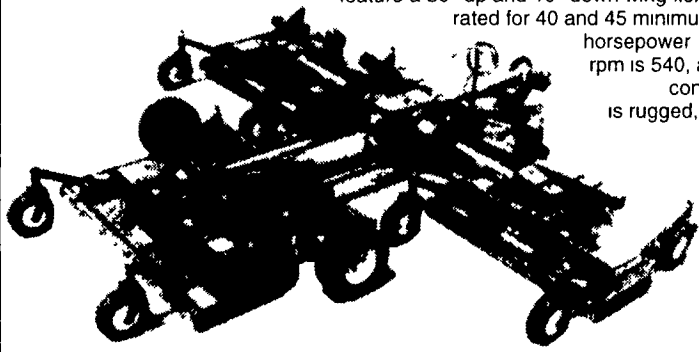

## BEST TURF MOWERS FOR A QUALITY CUT.

The Bush Hog TD Series Tri-Deck Finishing Mowers are available in 15 or 17-foot cutting widths and are ideal for sod growers, golf courses, land owners, municipalities and recreational sites.

These mowers are designed for precise cutting on even or uneven terrain they feature a 30° up and 10° down wing flex and are rated for 40 and 45 minimum tractor horsepower Gearbox rpm is 540, and deck construction is rugged, 7-gauge steel

## A Legend in the Industry... The Bush Hog CR15F Rotary Cutter

Setting the industry standards for performance and reliability, Bush Hog's CR15F Flex-Wing Rotary Cutter is the choice for shredding crop residue AND pasture maintenance. With a big 15-foot cutting width and wings that flex from 90° up to 5° down, this rugged cutter gives you fast, on-the-go control of all mowing functions. Cutting height is from 2 to 14 inches and the unique, counter-rotating gearbox design provides fast, fine shredding of row crops and grasses.