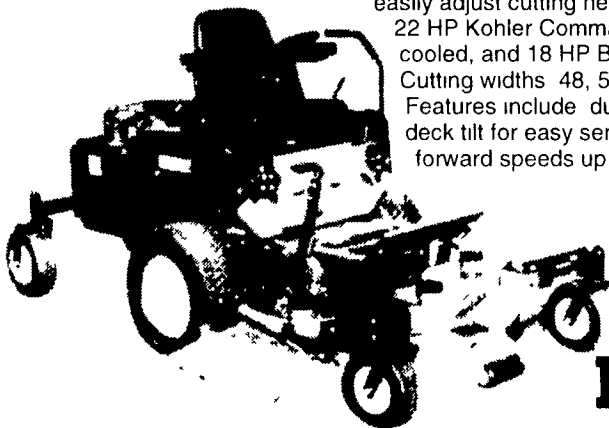

BUSH HOG

WE'RE PUTTING FUN BACK INTO GRASS CUTTING.

Hitch a Bush Hog® GT42 Rotary Cutter to your ATV and discover how much fun mowing can become. These rugged implements, in 42-inch cutting widths, are available with 11 HP Honda electric-start engines or 8 HP Briggs & Stratton with optional electric start.