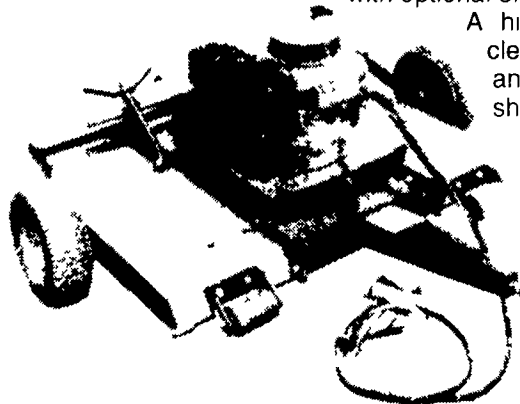

A high blade tip speed assures a clean cut, and the centrifugal clutch and belt drive provide protection should the blade strike an obstruction. GT42 gas powered rotary cutter.

BUSH HOG

SEE YOUR LOCAL BUSH HOG DEALER

CANNS-BILCO DIST.

Alburts, Pa 610-966-3733

CHAMBERSBURG FARM SERVICE

Chambersburg, Pa 717-264-3533

DOTTERER EQUIPMENT, INC.

Mill Hall, PA 717-726-3471

FARMER'S EQUIPMENT & SUPPLY CO., INC.

Airville, PA 717-862-3967

FIELD'S IMPLEMENT STORE

Eighty Four, PA 412-222-1154

HINES EQUIPMENT

Cresson, PA 814-886-4183
Bellwood, PA 814-742-8171

GEORGE N. GROSS, INC.

Dover, PA 717-292-1673

GROWER'S EQUIPMENT CENTER, INC.

Biglerville, PA 717-677-7133

A. L. HERR & BROS.

Quarryville, PA 717-786-3521

ABC GROFF

New Holland, PA 717-354-4191

KELLER'S FARM MACHINERY, INC.

Quakertown, PA 215-536-4046

MARSHALL MACHINERY, INC.

Honesdale, PA 717-729-7117

MESSICK FARM EQUIPMENT CO.

Abbotstown, PA 717-259-6617

MILLER EQUIPMENT CO.

Bechtelsville, PA 610-845-2911

NICARRY EQUIPMENT INC.

Reading, PA 610-926-2441

NICHOLS FARM EQUIPMENT

Bloomsburg, PA 717-784-7731

NORTH-EAST DISTRIBUTORS & EQUIP.

West Clifford, PA 717-222-9020

ROVENDALE AG & BARN EQ

Watsonstown, PA 717-538-9564

SMITH'S FARM EQUIPMENT

Newport, PA 717-567-356

CHARLES S. SNYDER, INC.

Tamaqua, PA 717-386-5945

STANLEY'S FARM SERVICE

Klingerstown, PA 717-648-2088

STOLTZFUS FARM SERVICE

Cochranville, PA 610-593-2407

TRACTOR PARTS COMPANY

Bloomsburg, PA 717-784-0250

UMBERGER'S OF FONTANA

Lebanon, PA 717-867-5161

C.H. WALTZ SONS, INC.

Williamsport, PA 717-435-2921

C. J. WONSIDLER BROS.

Quakertown, PA 215-536-1935
New Tripoli, PA 610-767-7611

Oley, PA 610-987-6257

PEACH COUNTRY FORD TRACTOR

Richwood, NJ 609-589-3953

RODIO TRACTOR SALES

Hammonton, NJ 609-561-0141

FRANK RYMON & SONS

Washington, NJ 908-689-1484

LESLIE G. FOGG, INC.

Bridgeton, NJ 609-935-5145