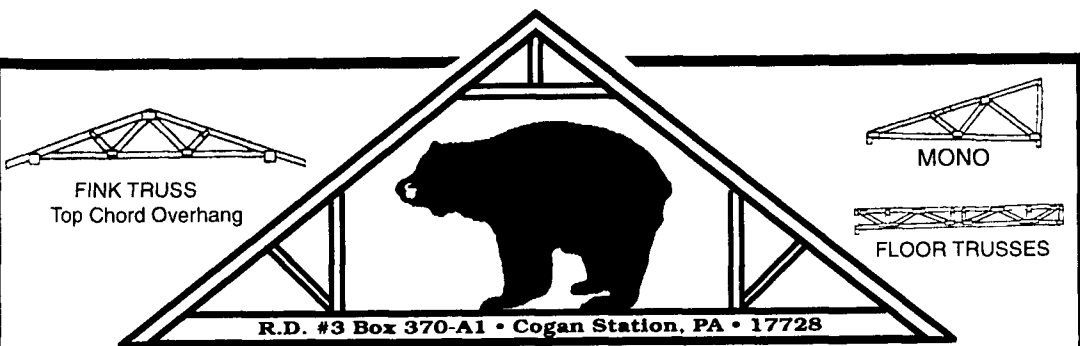

BLACK BEAR TRUSS CORP.

"OUR TRUSSES BEAR UP"

"On Site In Ten Days"

- ✓ Quality Lumber
- ✓ Laser-STRAIGHT
- ✓ Bear-STRONG
- ✓ Crane Optional with Delivery
- ✓ Cellular Phones in all Delivery Trucks

For Horse Barns • Riding Arenas • Commercial • Residential

Hrs: M-F 6am-6pm; Sat. by appt.

For a FREE Quote Call (717) 998-2391 or 1-800-326-9689 or Fax (717) 998-9875