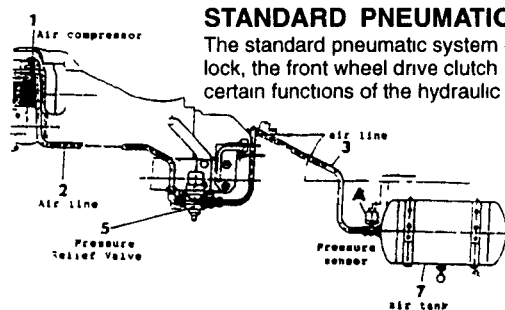

All ZETOR Tractors Have Air Compressors
Range III Tractors have Pneumatic Systems.

STANDARD PNEUMATIC SYSTEM LAYOUT:
The standard pneumatic system controls the rear differential lock, the front wheel drive clutch (on 4WD tractors) and certain functions of the hydraulic power lift

These Are But A Few Of The Many Features You'll Find In A ZETOR Tractor

ZETOR'S Eastern U.S. Branch is on old Route 22 at Harrisburg, Pa. Tractors and parts can be shipped from Harrisburg via UPS directly to our customers. You are invited to visit the Harrisburg branch and look over hundreds of tractors and parts warehouse and talk to Sales Mgr. Marvin Brown.

KERMIT K. KISTLER, INC.

New & Used Farm, Lawn & Garden Equipment
50 YEARS IN BUSINESS
Rt. 143 LYNNPORT, PA 18066
Sales & Service
610-298-2011
Hours: 8-5, Sat. 8-12
Pick-up & Delivery