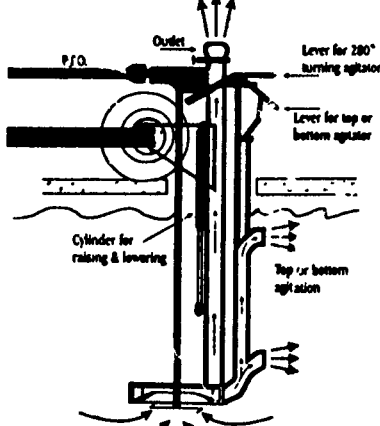

Liquid Manure Pit Pumps

•Hydraulic lift •Simple controls •Dual agitation

MILLER'S REPAIR
1 Mile North of Bird in Hand
8 Miles East of Lancaster
Ph. 717-656-6109

LESTER HORNING

585 Indiantown Rd.
Ephrata, PA 17522

717-738-1677

TRACTORS & LAWN & GARDEN

(2) Case 1840 skid loader, 40hp diesel $9,800/ ea.
JD 755 diesel, 2WD w/belly mower, 1100 hrs $6,950
JD 2550 Diesel, 65 HP, Excel Cond $12,500

HAY & FORAGE EQUIPMENT

Deutz Allis KS1 50 rotary rake, very nice $1,150
JD 3RN Cornhead $2,500
JD 3950 harvester, elec controls, cut, very low acres, exc cond CALL
Gehl 1560 blower, very nice $1,800
Ford NH 900 harvester, long tongue, good cond, $6,500
Kuhn 12' tedder, pull type PTO $1,250
JD 3970 Harvester, elec controls, needs knives $6,500
Pequea hay inverter, late model $1,650
Pequea 910 tedder, 9', very nice $1,650
Gehl 800 harvester, good cond. $1,250

TILLAGE EQUIPMENT

Brillion 7T, disc chisel CALL
Field cultivator 20' hyd wings w/rolling baskets, nice. $2,500
Glenco 14' field cultivator w/rolling baskets **SOLD** $1,750
IH 55 chisel plow 7T, w/gauge wheels $4,250
IH 55 field cultivator, 18' w/wings $875
(NEW) IH 3pt blades, 6' & 7'... CALL
(2) Brillion 14' packers, side transport. $1,250

GRINDER & MIXERS

NH 355 w/scales, very nice.. $2,950
Bear Cat roller mill, hyd auger $2,200
Gehl 100 hyd, drive w/scales. $3,950

MISCELLANEOUS

Winpower generator, 25KW, PTO on cart $1,750
Generac generator, 40KW, PTO on cart $1,750
Ford NH 520 spreader w/tilt gate..... $1,250
(NEW) Berco snow plower, 2 stage fits JD 300 series..... CALL