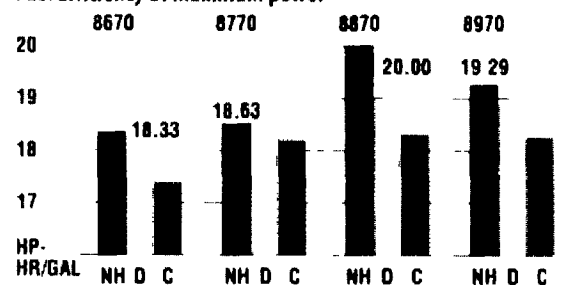

Highest Torque Rise Up to 55.2%

Impressive Fuel Economy Up to 20 hp-hrs per gallon

GENESIS tractor models are winners in other categories, too - like maximum drawbar pull, hydraulic flow and standard 3-point lift performance. Stop in for a test drive and a look at the test results.

Based on test results available December 1, 1996

Maximum Torque Rise

Fuel Efficiency at maximum power

See Your Local Dealer

And Ask About

Special Fall

Finance Programs

NEW HOLLAND