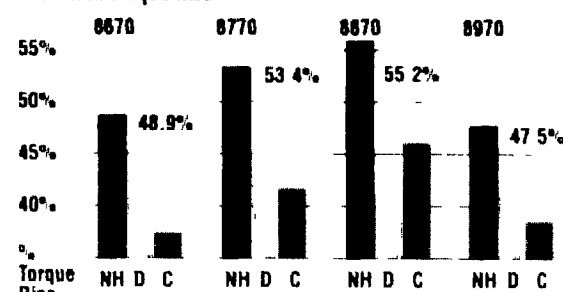

GENESIS™

70 SERIES TRACTORS

Test results summarized by the Nebraska Tractor Testing Laboratory confirm that 70 Series GENESIS™ tractors out-perform the other brands.

Highest Torque Rise Up to 55.2%

Impressive Fuel Economy Up to 20 hp-hrs per gallon

GENESIS tractor models are winners in other categories, too - like maximum drawbar pull, hydraulic flow and standard 3-point lift performance. Stop in for a test drive and a look at the test results.

Based on test results available December 1, 1996

Maximum Torque Rise