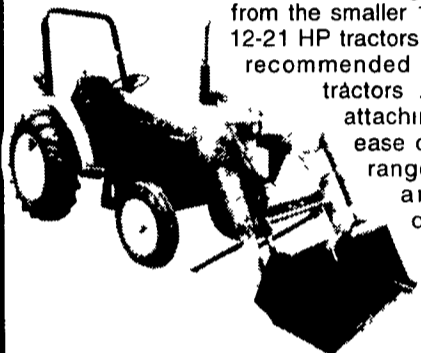

These mowers are designed for precise cutting on even or uneven terrain they feature a 30° up and 10° down wing flex and are rated for 40 and 45 minimum tractor horsepower Gearbox rpm is 540 and deck construction is rugged, 7-gauge steel

BUSH HOG

Thank you for stopping by our Display at **AG Progress Days**

We appreciate your interest in the **BUSH HOG** products.

Your Best Choice For Medium Duty Cutting Jobs.

Bush Hog's 280 Series Rotary Cutters are proven winners for cutting pastures, and all general purpose cutting jobs. These rugged mowers feature a one-piece formed deck construction and a cutting capacity of 2-inch diameter with cutting widths of 5, 6 or 7 ft. A round blade holder and slip clutch are standard equipment. Free-swinging, uplift steel blades with high tip speed assure a clean cut, and rugged construction throughout means added durability.

BUSH HOG

BUSH HOG
DIVISION OF ALLIED PRODUCTS CORPORATION

A COMPLETE FAMILY OF LOADERS FOR OVER 1400 TRACTOR MODELS.

The Bush Hog QT Line of Front End Loaders now match over 1400 tractor models. Eight different loaders from the smaller 1845 model that fits 12-21 HP tractors, to the 4845 model recommended for 90-150 HP tractors all feature ease of attaching and detaching, ease of operation, a wide range of attachments and Bush Hog durability.