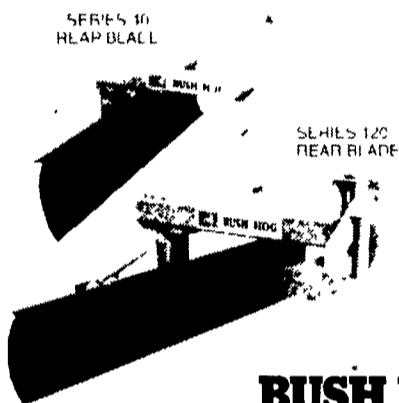

BUSH HOG

BUSH HOG
DIVISION OF ALLIED PRODUCTS CORPORATION

A COMPLETE FAMILY OF LOADERS FOR OVER 1400 TRACTOR MODELS.

The Bush Hog QT Line of Front End Loaders now match over 1400 tractor models. Eight different loaders from the smaller 1845 model that fits 12-21 HP tractors, to the 4845 model recommended for 90-150 HP tractors all feature ease of attaching and detaching, ease of operation, a wide range of attachments and Bush Hog durability.

BUSH HOG

A COMPLETE FAMILY OF BLADES FOR MANY USES.

The Bush Hog Rear Mounted Blade Line offers 6 models in sizes from 4 to 10-foot widths. All models feature ease of adjustment, many offer hydraulic control and most blade edges are reversible for longer use. Whether you need a rear blade for light landscaping, road maintenance, snow removal, cleaning feed lots or heavy duty dam building, there is an economical Bush Hog model just right for you