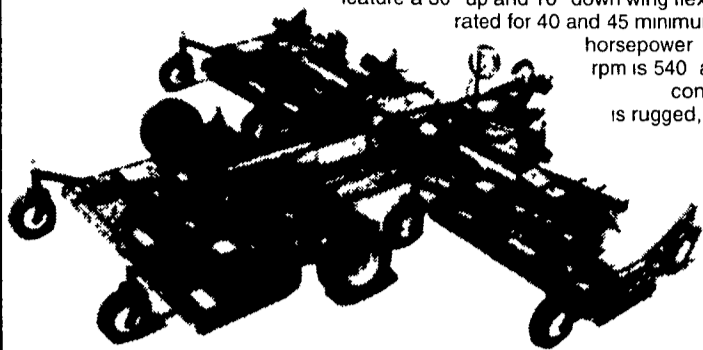

BEST TURF MOWERS FOR A QUALITY CUT.

The Bush Hog TD Series Tri-Deck Finishing Mowers are available in 15 or 17-foot cutting widths and are ideal for sod growers, golf courses, land owners, municipalities and recreational sites.

These mowers are designed for precise cutting on even or uneven terrain they feature a 30° up and 10° down wing flex and are rated for 40 and 45 minimum tractor horsepower Gearbox rpm is 540 and deck construction is rugged, 7-gauge steel

BUSH HOG

Thank you for stopping by our Display at **AG Progress Days**

We appreciate your interest in the **BUSH HOG** products.

Your Best Choice For Medium Duty Cutting Jobs.

Bush Hog's 280 Series Rotary Cutters are proven winners for cutting pastures, and all general purpose cutting jobs. These rugged mowers feature a one-piece formed deck construction and a cutting capacity of 2-inch diameter with cutting widths of 5, 6 or 7 ft. A round blade holder and slip clutch are standard equipment. Free-swinging, uplift steel blades with high tip speed assure a clean cut, and rugged construction throughout means added durability.