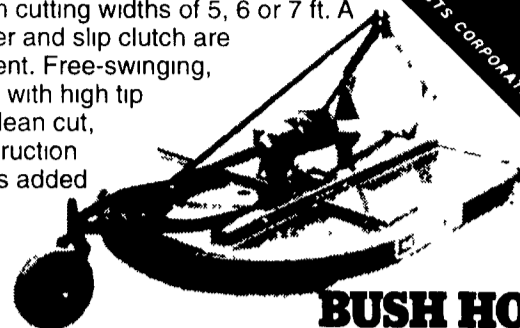

BEST TURF MOWERS FOR A QUALITY CUT.

The Bush Hog TD Series Tri-Deck Finishing Mowers are available in 15 or 17-foot cutting widths and are ideal for sod growers, golf courses, land owners, municipalities and recreational sites.

These mowers are designed for precise cutting on even or uneven terrain they feature a 30° up and 10° down wing flex and are rated for 40 and 45 minimum tractor horsepower Gearbox rpm is 540 and deck construction is rugged, 7-gauge steel

BUSH HOG

Thank you for stopping by our Display at **AG Progress Days**

We appreciate your interest in the **BUSH HOG** products.

Your Best Choice For Medium Duty Cutting Jobs.

Bush Hog's 280 Series Rotary Cutters are proven winners for cutting pastures, and all general purpose cutting jobs. These rugged mowers feature a one-piece formed deck construction and a cutting capacity of 2-inch diameter with cutting widths of 5, 6 or 7 ft. A round blade holder and slip clutch are standard equipment. Free-swinging, uplift steel blades with high tip speed assure a clean cut, and rugged construction throughout means added durability.