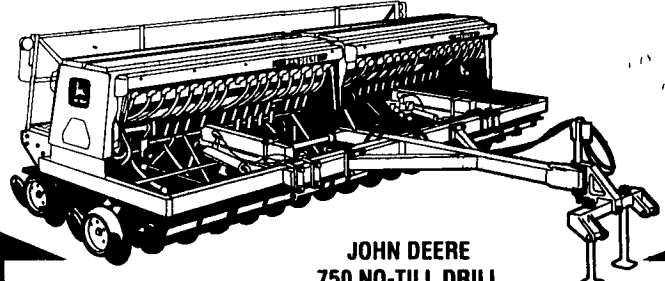

HAY/FORAGE EQUIPMENT
 NH 489 MOWER CONDITIONER 9' \$2,995
 JD 1219 MO-CO, HYD TONGUE POSITIONER, 1990 \$4,495
 JD 1219 MOCO, PULL ROPE POSITIONER, 1989 \$4,295

ROTARY CUTTERS
 JD 1508 ROTARY CUTTER \$5,550

COMBINES/FORAGE EQUIPMENT
 JD 9500 CORN COMBINE 1993., 235 HP **COMING IN**
 JD 6620 LEVEL LAND, 1981 \$18,500
 JD 6600 COMBINE, DIESEL, A/C \$11,995

COMBINE CORN HEADS/GRAIN PLATFORMS
 JD 213 GRAM PLATFORM 13' FLEX, POLY TEETH \$3,495
 JD 216 GRAIN PLATFORM, 16 FT \$5,495
 JD 215 GRAIN PLATFORM, FLEX 15' \$2,495
 JD 915 GRAIN PLATFORM FLEX, 15' **SOLD** \$5,495
 JD 643 CORN HEAD LOW TIR **SOLD** **COMING IN**
 JD 643 6R CORN HEAD **COMING IN**

JOHN DEERE
 750 NO-TILL DRILL

NO-TILL? NO PROBLEM

- The most popular opener for no-till lets you seed into virtually any condition with minimal soil disturbance
- Adjustable, corrosion-resistant seed/fertilizer box available with 3-position divider
- Apply up to 450 pounds of down-force per opener, patented "active" hydraulics self-adjust for consistent penetration, even on uneven ground
- 10-, 15-, and 20-foot widths available; 7 1/2- or 10-inch spacing. Team two 10- or 15-foot drills together with a two-unit hitch.