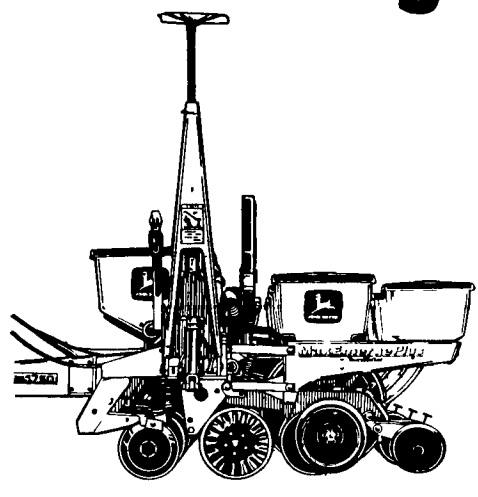

New Farmco Hay Wagons
Farmco feeders, Tedders
Hurst Trailers
From
LEADER'S FARM EQUIPMENT
Everett, PA
814-652-2809
Closed Sundays & Mondays
All Types Of Farm Equipment
Call before you come

NEW & USED TRACTOR & COMBINE PARTS
We Buy & Sell
Farm Toys
Hess Trucks
Pedal Tractors
Used
Pedal Tractors

Oliver 88
Case VAC
H Farmall
JD 4430 Industrial
IH 856-1026
Deutz Allis 7145
JD 20 & 30 Series
Ford 8000
IH 400
IH 966

USED TRACTORS
(4) B, JD Tractors
Bobcat 743 Diesel, sell $9,500
David Brown 1410 $2,500 as is
JD 40 Tricycle
Case VAC $800 as is
JD 1020 Gas, $5,200
Parsons T300 Diesel
Trencher Backhoe

MISC. EQUIPMENT
Hardee 3 Pt. Stump Burner
Oliver 1R Pull Type Potato Digger
Bush Hog 14' Rotary Cutter
NI #17 Spreader, nice $1,100
NI 214 PTO Spreader, Nice

W.C. Littleton & Son Inc.
Laurel DE 19956
302-875-7445
Mon-Fri 8 am-5 pm
Sat. 8 am-12 noon

JOHN DEERE Early Order Planter Program

1750 New MaxEmerge® Plus Drawn Planter

- ORDER NOW FOR BEST DISCOUNT
- GUARANTEED DELIVERY FOR SPRING
- NO DEPOSIT REQUIRED WITH ORDER

See us today to order your planter to your specifications.
Hurry, Program Ends SOON - See us for Details

GOOD DEALS...AND A GOOD DEAL MORE