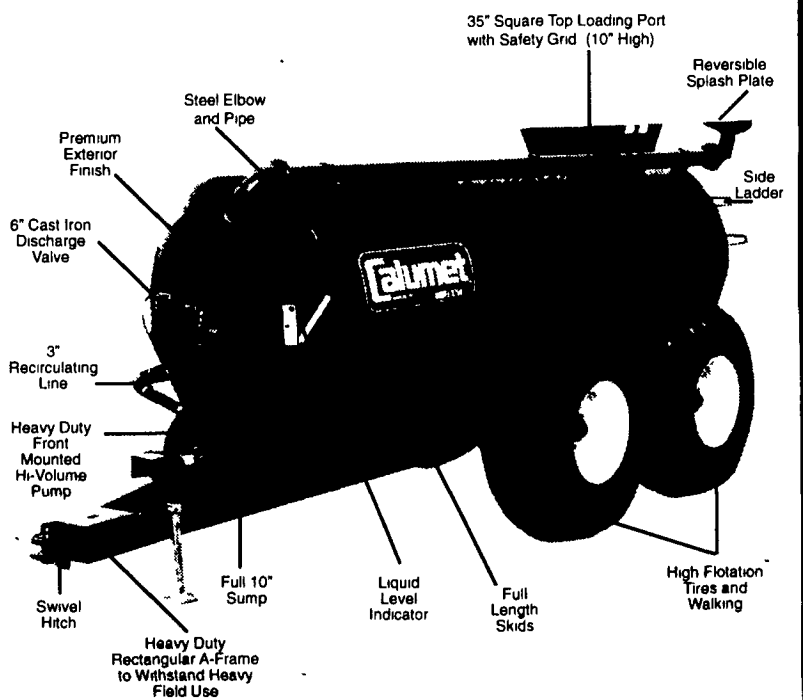

Calumet SPREADERS

Meeting Your Demand For Excellence

1. Available:
2. Disc Application
   - Rear Mount Injection
   - Truck Mounted Tanks
   - Adjustable Undercarriage
   - 60/40 Offset Spindles
   - Rear Injection Brackets Standard for immediate or Future Use

Calumet Spreaders In Stock for Sale Now!

"We have everything to meet your Waste Handling needs!"

SNOOKS EQUIPMENT

Your Complete Liquid Manure Equipment Dealer For 25 Years!

717-966-2736

RR 3, Box 130
Mifflinburg, PA 17844

Daily UPS
Parts Service

"We're here to serve you"
Ask For Ernest or Dean

C.B. HOOBER & SON, INC.

East Main St., McALISTERVILLE, PA

(717) 463-2191

1-800-433-6679