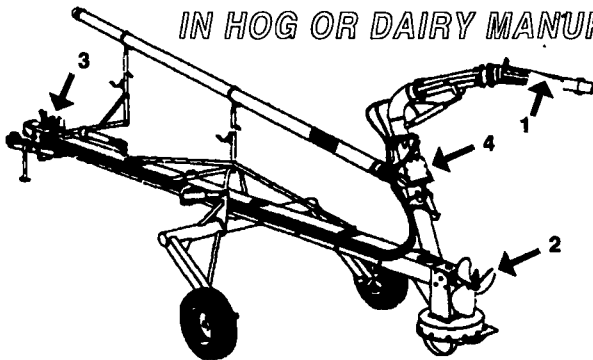

HOULE

TRAIL

AGI-POMPE

32' and 42' for Lagoons

GREAT PERFORMANCE IN HOG OR DAIRY MANURE

- 1-Highly articulated nozzle designed to slice and break the top crust from above the manure level as the propeller homogenises the liquid with the remaining floating chunks.
- 2-24" dia. mixing propeller providing full time agitation up to 21,500 US G.P.M. even when loading a spreader.
- 3-Hydraulic controls can be operated from tractor seat.
- 4-Rotative directional valve designed to be operated at low R.P.M. without stopping the P.T.O.

Gear box oil bath protected by a greasable 3 seals mechanism on each shaft.

AVAILABLE WITH MULTIPURPOSE OPTION TO ALSO CLIMB INTO CONCRETE PITS UP TO 14' DEEP.

Rent the **NEW HOULE** Steering Axle Spreader

HOULE Spreaders & Pumps In Stock for Immediate Delivery & Rental Units Available