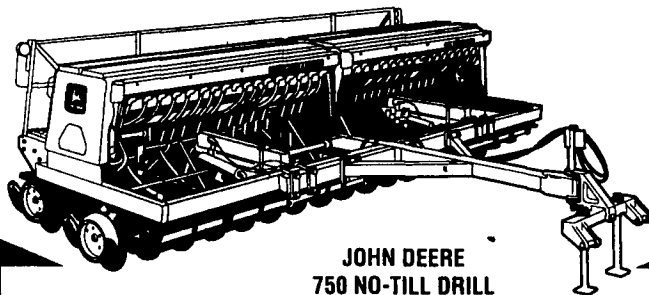

JOHN DEERE
750 NO-TILL DRILL

NO-TILL? NO PROBLEM

- The most popular opener for no-till lets you seed into virtually any condition with minimal soil disturbance
- Adjustable, corrosion-resistant seed/fertilizer box available with 3-position divider
- Apply up to 450 pounds of down-force per opener, patented "active" hydraulics self-adjust for consistent penetration, even on uneven ground
- 10-, 15-, and 20-foot widths available, 7 1/2- or 10-inch spacing Team two 10- or 15-foot drills together with a two-unit hitch

SPECIAL PROGRAM
on Model 750 No-till Drill
Save $1,000** to $1,500**
Hurry Program Ends Soon!

YARD TRACTORS AT COST

Save Up To
$1000.
Off Retail Price!

- Homelite and Roper/Yard Pro 12-18 H.P.
- Homelite 8 H.P. Riders from **$795.00**
- New 2 Yr. Warranty
- Includes Set-up and Delivery within 10 Miles
- 90 Days Same-as-Cash Financing

19 Years of
Professional
Sales &
WES STAUFFER
ENGINES & EQUIPMENT

LEHIGH AG EQUIPMENT, INC.

6570 Rupperville Road, Allentown, PA 18106

610-398-2553 or 1-800-779-3616

Convenient Hours
Mon - Fri
7:30 to 5:30
Sat - Sun 7:30 to 3:00

We Ship From our Dealer to Your Farm