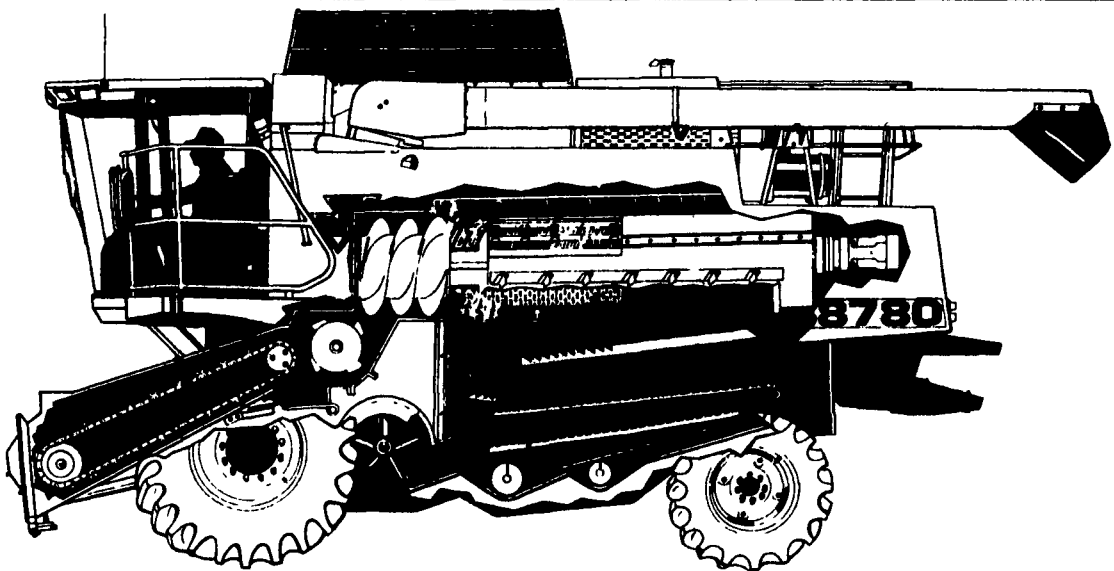

NEW

Enjoy the View

The best view of your farm is from the roomy and comfortable new cab of Massey Ferguson's newest tractor - the 55-99 PTO-hp MF 4200 Series.

Stop in and see for yourself. We have one in stock. But hurry, these tractors are moving fast.

MASSEY-FERGUSON

NEW - MF 8780 Rotary Combine

Simply Better

- Deluxe, centered cab with seat-mounted console
- Fewer moving parts than other combines
- Cummins 6CTA8.3 engine with "Power Bulge" to 275 hp
- Heavy-duty ground drive to run duals
- Unique rotary-threshing system

Simply put, no other combine delivers the performance, sample quality, efficiency, and reliability of the new, large class VI MF 8780 Rotary. Stop in today for more details.

46' Equipment Trailer Double drop, Beaver tail.
\$19,500-