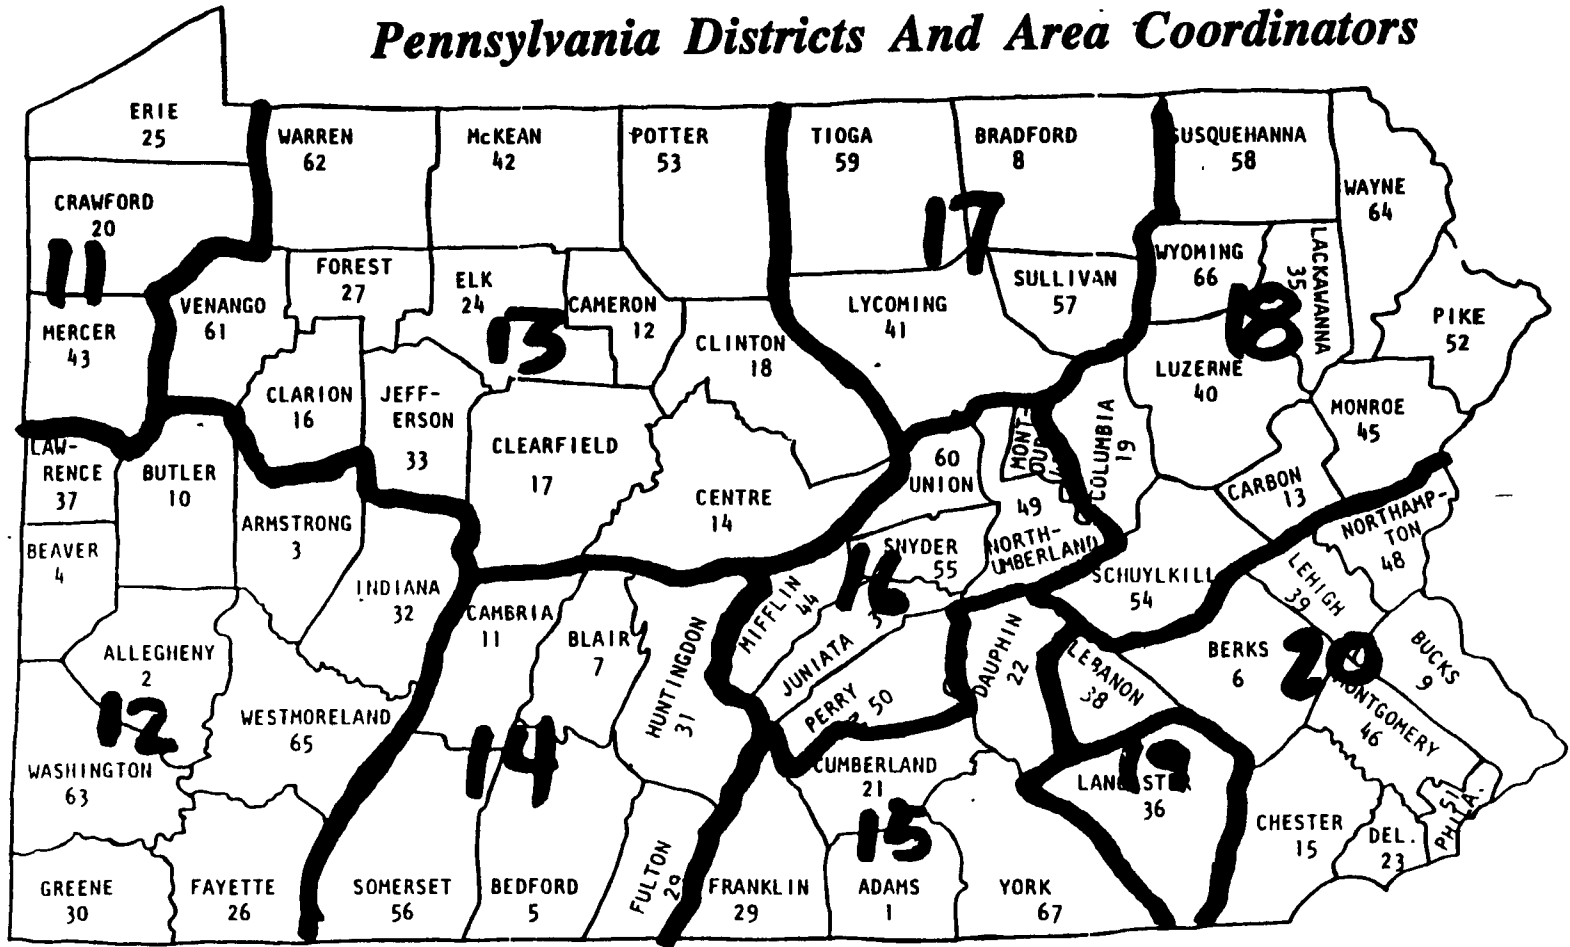

Pennsylvania Districts And Area Coordinators

District 11:
George Wilcox
Erie County Extension
850 East Gore Road
Erie, PA 16509
(814) 825-0900

District 12:
Brett Brumbaugh
Box 123
Brockway, PA 15824
(814) 328-2095

District 13:
Susan Alexander
Jefferson County Service Ctr.
RD 5
Brookville, PA 15825
(814) 849-7361

District 14:
David & Janet Hileman
RD1 Box 422
Tyrone, PA 16686
(814) 684-1498

District 15:
Norman Coons
20031 Black Road
Dry Run, PA 17220
(717) 349-2847