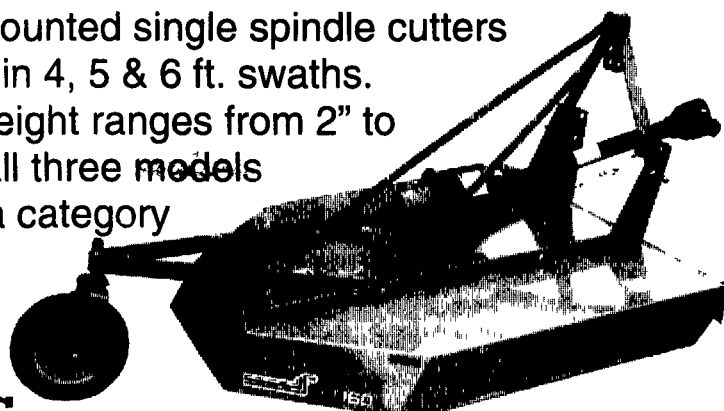

## BATWING 3240 20' Flexible Wing Rotary Cutter

WOODS

The Intra-Drive® Gearbox's shaft-within-a-shaft design allows the 3240's center gearbox to work as two gearboxes, which means shorter drive lines, less moving parts, and higher reliability. Intra-Drive gearboxes are engineered and built by Woods. All are backed by a 36 month warranty and feature heavy-duty 2-1/8 inch diameter output shafts and double spindle shaft seals.

## REARMOUNT FINISH MOWERS

RD 7200

The RD7200 Rear Discharge Finish Mower is the newest addition to the Woods line of 3 point hitch finish mowers.

- V-Belt Drive with 3 blades
- Industrial Quality Blade Spindles with Tapered Roller Bearings
- Floating 3 point hitch
- Stagger Mounted Caster Wheels
- Available for 20 to 40 HP, 540 RPM Category Tractors
- 72 Inch Cutting Width

## XT SERIES CUTTERS

Tractor mounted single spindle cutters available in 4, 5 & 6 ft. swaths. Cutting height ranges from 2" to 10" and all three models work off a category 1, 3 point hitch.

WOODS

Products That Make A  
Winning Team...