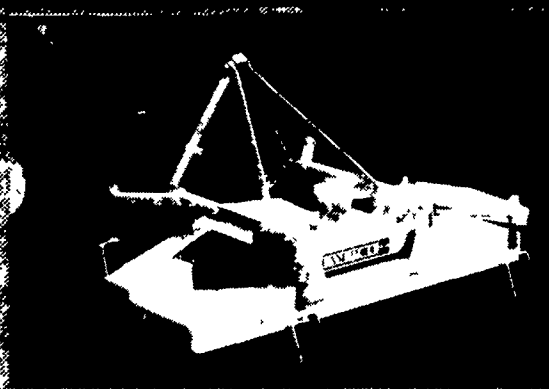

LAND PRIDE

A SALUTE TO OUR DAIRY FARMER FOR A JOB WELL DONE

Cuts Farm Maintenance Down To Size

15' Rotary Cutter

- 15' folding unit
- Reinforced 10 gauge deck
- Wings fold up for 96" transport width
- Mow height from 2" to 14"
- Cuts material up to 2" thick

SOLID FEATURES... SOLID STAND

Primary Feeder

- Large capacity, 10' bucket front hopper with paddle style agitator
- 10 row corners, dual seed cups
- 10 row seeding pattern
- Trash removers
- Narrow side panel construction for close seeding

Built Tough . Smooth Cut

Air Tunnel Grooming Mowers

- Air Tunnel design available in 60", 72" and 90" widths
- Tubular steel chassis absorbs shock
- Floating hitch and swiveling top link for superior contour following capabilities
- Four wheel with front roller options

Parallel Arm Hydraulic Rotary Cutter

Land Pride's new Parallel Arm Hydraulic Rotary Cutter is an excellent addition to an already complete line of rotary cutters. Designed for pond and roadside embankment clearing, brush removal and many other hard-to-reach places, the Land Pride Parallel Arm Cutter offers features to make these mowing conditions simple, as well as less time-consuming.