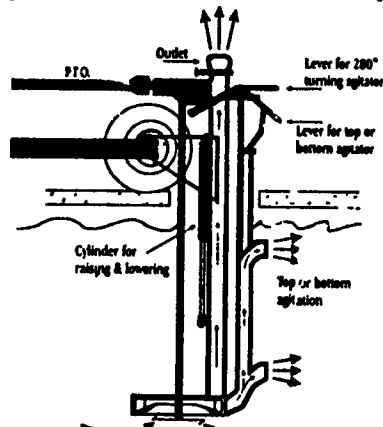

SKID STEER LOADERS

NH L553, Vg. Condition
NH L555 Deluxe, Good Cond.
NH L785 Deluxe
NH LX885, Ex. Cond.
Case 1835b, Good Condition

HAY TOOLS

NH 499 Mower Conditioner, Vg. Condition
Case IH 8370, Mower Conditioner, 14' Seeder,
VG Condition
NH 411 Discbine, 1991
NH 489 Haybine
NH 269 Baler w/Thrower
NH 66 Baler
NH 273 Baler w/Thrower
NH 280 Baler w/ Thrower

FORAGE

NH Super 717
NH 718 Parts Machine

SPREADERS & GR. MIXERS

NH 520 Spreader
NH 680 Spreader, Hyd. Gate & Top Beater
JD 54 Spreader, Nice

MISC.

NI 325 2RN Corn Picker, w/12 Roll Husking Bed
Little Giant 48' PTO Drive, good condition
200 Bu. Bin Wagon on 10 ton gear, excellent
condition
Athens 131 Disc 12'6"
'76 Dodge 800 Truck, 413 Chr. Engine
Overhauled, New Clutch & Trans. Rebuilt,
Chassis Only — MAKE OFFER

(717) 243-2686

R & W EQUIPMENT

35 E. Willow St., Carlisle, PA 17013
Parts Shipped UPS Daily

USED TRACTORS

- JD 855 Tractor, 2WD, w/Loader, Showroom Cond...$9,900
- IH 826 Tractor w/Cab.....$7,900
- IH 966.....$8,900
- IH 856.....$6,800
- IH 966.....$7,600
- IH 1466.....$8,500
- IH 1466.....$9,200
- IH 1066.....$8,200
- IH 1066 cab & air.....$11,900
- IH 1066 No torque.....$7,900
- IH 1466 Cab.....$8,200

USED EQUIPMENT

- NH 890 Harvester w/Silage Table.....$4,000
- Brillion Packer/Seeder 10' Transport.....$2,600
- NH 402 Crimper.....$1,000
- NH 824 Cornhead, Excellent.....$2,800
- NH 824 Cornhead.....$2,400

Liquid Manure Pit Pumps

- Available 6-8-10-12 ft.
- Hydraulic lift
- Simple controls
- Trailer mounted mobility
- Dual agitation

MILLER'S REPAIR

1 Mile North of Bird in Hand
8 Miles East of Lancaster
Ph. 717-656-6109

Farm Equipment For Sale

- JD 2525 MFWD w/245 Loader
  1377 hours.....$28,000
- Woods 15' Model HD315 batwing
  mower.....$ 4,200
- Dump Wagon - converted dump
  truck.....$ 800
- Stoltzfus Hay Wagons w/sides.....$ 1,650
- JD 1209 - Haybine.....$ 1,050
- Plow - 4 bottom.....$ 300
- JD 9' Cutharrow.....$ 400
- Maasland Holland Lotus Hay Tedder.....$ 500
- Scratch Harrow - many sections
  3 & 4 section bars.....$ 150
- 3-Point Hitch Cement Mixer.....$ 100

For sale by owner, Mullica Hill, NJ
Call 609/478-2868

JD 7700

Combine 4WD,
Excellent
Condition
$7,500

JD 6600
Combine,
Excellent
Condition,
$5,500

717/966-9704
717/966-3794

JD 4010 diesel,
standard, no 3pt.,
ex., **$6,500**

JD model M
tractor w/snow
plow and chains,
very nice, **$2,200**
908/359-5934

NH 717 chopper, 1R
corn head, & forage
pickup head.....**$500**

Woods 3 pt hitch rotary
mower, 6'.....**$650**

16' Wooden kicker
wagon & running
gear.....**$700**

14' Wooden kicker
wagon & running
gear.....**$650**

908-369-1009
after 8 p.m.

Martin's Tractor Parts

866 Greenspring Rd
Newville, PA 17241

Used Tractors: JD 3020 $7,200; JD 4630
$10,500; JD 2510, power shift w/turbo, $9,000; IH
674 rebuilt engine $6,700; JD 4020, $9,500; IH
Super H w/live hyd. $2,300

Used Tractor Parts

Most Makes and Models
Have Large Selection

Recent Arrivals: IH 544, Case 1394; IH 706; IH 806 JD 4430; JD
630; IH 656; Oliver 1850; Case IH 5130; IH 560; IH 806; Case
770; JD 4020; JD 4320; JD 720 Dsl., IH 1456; Case 1070, IH
1486; Oliver 1650; IH 806; Oliver 1855, Case 870; AC D15, IH
hydro 70; Case 1030; JD 4010; White 2-85; JD 3010; AC 180;

Call (717) 776-7542 or 6057
(717) 776-7327 Fax

for detailed information

MON-FRI 8-5 SAT 8-12
No Sunday Calls Will Ship UPS

Positively No Out-Of-State Checks

Best Buys in Used Equipment

TRACTORS

- Case IH 7120 MFD
- Case 870 w/Loader
- Case 995
- Case 1690
- Case 2090
- Case 2290
- 5140 MFD - Coming In
- IH 140
- IH 154
- IH 404
- IH 560
- IH 84 Hydro w/Loader
- IH 656 Hydro
- IH 966 Hydro
- IH 1086 w/cab
- IH 1256
- IH 2500 w/ Loader
- D.B. 1200
- Farmall 300
- Hesston 6066
- Ford 8N

TILLAGE

- IH 550 5 Bottom Plow
- JD 5x16 Trip Plow
- JD 4x16 Trip Plow
- IH 4 Bottom Rollover
- Brillion 20 ft. Harrow
- 10 ft. Offset Disc
- IH 370 12 ft. Disc
- IH 20 ft. Disc
- JD 4 Row Cultivator
- JD 14 ft. Field Cultivator
- IH 14 ft. Disc Harrow

HAY EQUIPMENT

- Case IH 8545 Baler
- Hesston 4750 Baler
- NH 68 Baler
- NH 484 Round Baler
- NI 486 Round Baler
- NI 4845 Round Baler Demo/Rental
- Hay Rack Wagon
- NH 1495 SP
- NH 1495 Hydro.
- NH 499 Haybine
- IH 1190 Mower Cond.
- Case IH 3 pt. Disc Mower
- Hesston 1150 12 ft. Mower
- Case IH 8330 Windrower

HARVESTING EQUIPMENT