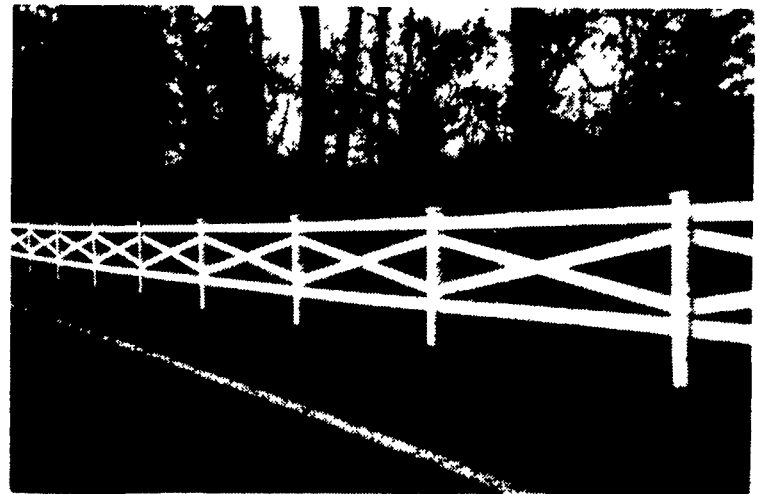

VINYL FENCE HEADQUARTERS

LARGE VARIETY OF FENCING PRODUCTS IN STOCK:

- Picket Fences
- Privacy Fences
- Yard Fences
- Horse Fences
- Porch Railings
- Specialty Products

CALL US FOR LOCATION OF THE DEALER NEAREST YOU!

QUALITY FENCING AND SUPPLY

622 NORTH SHIRK RD.
NEW HOLLAND, PA 17557
717-355-7100
800-633-7093

QUALITY Our First Desire In Serving You!