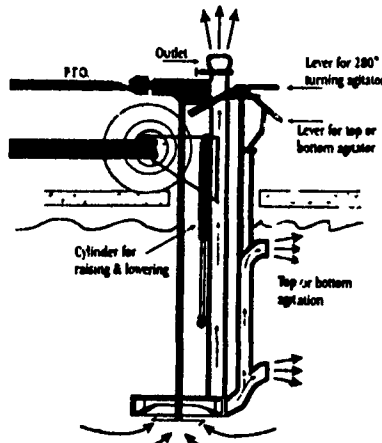

WHITE 4-150, 4x4 w/cab, PTO, rock shaft, duals, 160hp, 2,350 hrs., $7,500. 410-833-9091

WANTED: Old motorcycles, minibikes, scooters, ATV's, etc. Private collector. 610/692-6079.

WANTED TO BUY: Scrap metal. Highest price paid. 717-284-2800 Lancaster Co.

CASE III

NEW TRACTORS & EQUIPMENT

Case 1845C Uni-Loader	Case IH 1260 Grinder Mixer
Case-IH 4210 2WD & ROPS	Case IH 8420 Round Baler
Case IH 2250 Loader	Case IH 8309 Disc Mow/con
Case IH 600 Blower	Case IH 8545 Baler w/Thrower

USED TRACTORS & EQUIPMENT

IH 1086 w/Cab	$12,500	AC C Tractor (1941)	$1,250
Case-IH 485 2WD, 42HP, Tractor	$11,500	IH M, WF Tractor	$2,500
Case 530 Gas, w/Ldr Tractor	$4,250	Case IH 800, 4R Planter (nice)	$6,000
Case 1840 Uniloader	$13,500	IN #10 13x6 Drill	$900
Case 1845 C Uniloader New Engine, Tires & Pump	$15,000	NH 358 Grinder Mixer	$4,950
IH 986 w/ROPS	$13,500	JD 60H Forage Blower	$400
Case IH 235, 2WD, 5' Mower	$7,600	NH 27 Forage Blower	$750
IH 710 5F 16" Plow w/Cyl	$1,350	IH 420 2F, 14" 3Pt Plow (nice)	$750
NH 30 Forge Blower	$950	JD 1209 Mower Conditioner	$2,350
IH 843, 4RN, Corn Head	$3,250	NH 675 Spreader	$1,450
		Hub 38' Elevator	$1,150

MIFFLINBURG FARM SUPPLY, INC.

Route 45 East, Mifflinburg, PA 17844
Phone: (717) 966-3114
Evenings - 717-524-2924 - Frank Saner

© 1997 CASE CORPORATION
Case IH is a registered trademark of Case Corporation

Liquid Manure Pit Pumps

- Available 6-8-10-12 ft.
- Hydraulic lift
- Trailer mounted mobility
- Simple controls
- Dual agitation

- JD 855 Tractor, 2WD, w/Loader, Showroom Cond. $9,900
- IH 826 Tractor w/Cab $7,800
- (2) IH 1066 Rebuilt Eng, Rebuilt Hydro $13,500
- IH 966 $8,900
- IH 1466 Black Stripe, Cab $9,000
- IH 856 $6,800
- IH 966 $7,600
- IH 1466 Cab $8,200

EQUIPMENT

- NH 892 Harvester, Metal-Alert $3,800
- NH 890 Harvester w/Silage Table $4,000
- Brillion Packer/Seeder 10' Transport $2,600
- NH 402 Crimper $1,000
- NH 824 Cornhead, Excellent $2,800
- NH 824 Cornhead $2,400

MILLER'S REPAIR

1 Mile North of Bird In Hand
8 Miles East of Lancaster
Ph. 717-656-6109

FORRESTER FARM EQUIPMENT LTD.

1475 Orchard Rd. Chambersburg, PA 17201
Phone: 717-263-0705

NEW HOLLAND Credit Company Sales-Parts-Service

NEW EQUIPMENT

FORD TRACTORS

- NH 8670, 4WD
- NH 7740, 4WD, Cab, 16x16
- NH 6610, 4WD
- NH 4630, 4WD
- NH 4630, **SOLD**
- NH 3930, 4WD
- NH 3930, 2WD
- NH 3430, 4WD
- NH 3430, **SOLD**

- NH 2120, 4WD, 12x12
- NH 1920, 4WD
- NH 1720, 4WD
- NH 1715, 4WD
- NH 1620, 4WD
- NH 3430, 4WD

FORD LAWN & GARDEN

- LS 25
- LS 45
- LS 55

NH EQUIPMENT

NH 492 Haybine	NH LX565 Skid Loader
NH 258 Rake	NH L565 Skid Loader
NH 634 Round Baler	NH LX 665 Skid Loader
NH 644 Round Baler, Auto Wrap	NH LX885 Skid Loader
NH 195 Manure Spreader	NH 1431 Swing Tongue Discbine
NH 185 Manure Spreader	NH 1411 Discbine
NH 155 Manure Spreader	NH 790 Forage Harvester
NH L465 Skid Loader	
NH LX465 Skid Loader	

Located: 1 Mile Off Exit 8, On 696 North To Orchard Rd.

Hours: 8:00-5:00 Mon. Thru Fri.
8:00-12:00 Saturday

We Accept VISA & MasterCard

We Ship Parts UPS Daily

GUNTHER HEUSSMAN INC.

4801 S. 5TH ST., EMMAUS, PA 18049 610-965-5203

Delivery & Financing Available

#6500 bale wire in stock

WE ARE CASH BUYERS FOR CLEAN, LATE MODEL FARM EQUIPMENT

QUALITY TRACTORS

- 1996 JD 6400 Cab, Air, Power Quad, 4x4, 345 Hrs., W/640 Self-leveling Loader, Like New
- 1995 JD 6400 Cab, Air, Power Quad, 4x4, 1100 Hrs., Triple Remotes, Excel. Cond.
- JD 4050 Cab, Air, Power Shift, 4x4, Very Nice
- 1981 JD 4240 Cab, Air, Power Shift, 3800 1-Owner Hrs., Excel. Cond.
- 1982 JD 4240 Fender, Quad Range, Dual Hydraulic, 2800 Hrs., Good Cond.
- 1976 JD 4430, Cab, Air, Quad, Very Nice
- JD 2550 Sound Guard, Cab, Air, Very Nice
- JD 2550 w/Reverser, Dual Hyd., Very Nice
- JD 2355 Diesel, 1,000 Hrs., Excel. Cond.
- 1981 JD 2440 Hi-Low, Indpt. PTO, Dual Hyd., 1-Owner, Very Good
- JD 3020 Diesel, WF, Dual Hyd., Good Cond.
- 1980 IH 886 Cab, Air, Excel. Cond.
- IH 1066 Cab, Air, Dual PTO & Hydraulic, Very Nice
- IH 1466 w/Year-a-round Cab, Dual PTO & Hydraulics, Good Cond.
- MF 135 Gas, Power Steering Multi Power, All Original
- MF 35 Gas PS, Live PTO, 1 Of A Kind
- IH Super MTA All Original, Power Steering, Good Cond., $3,250
- AC 180 Diesel, WF, Dual Hydraulic, 3600 1-Owner Hrs., Good Cond.

QUALITY LOADER TRACTORS