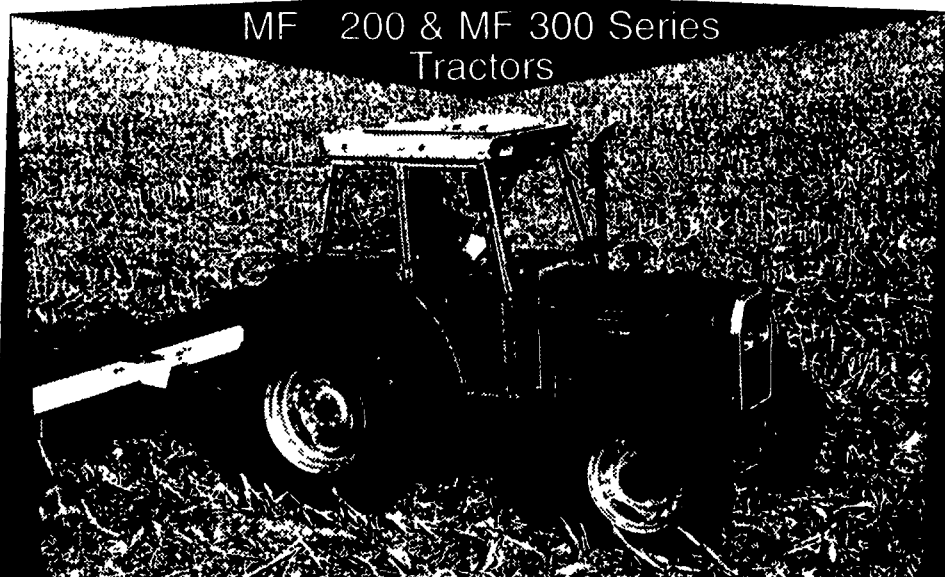

MANURE & FEEDING EQUIPMENT

Teagle Bale Shredder ..	\$1,900
New Idea 354 Spreader, 390 Bushel	\$2,200

PLOWS & TILLAGE

M&W 5 Tooth V Ripper	\$5,700
JD 2500 6 Btm Hyd Reset Plow	\$2,500

MISC. EQUIPMENT

Brady 12 Ft Flail Shredder.	\$5,500
MF 1017 Backhoe for MF 1035 .	\$3,900