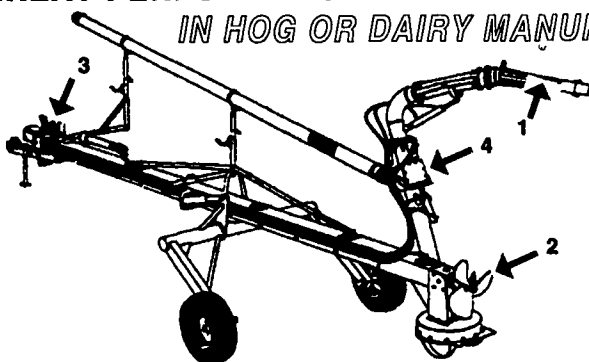

WITH FLOTATION TIRES TO MINIMIZE SOIL COMPACTION  
Available with complete line of spreading tool bars and precise flow control to spread manure the ecological way eliminating spray drift and reducing odors. Our tool bars are designed to apply hog or dairy manure on growing fields, between rows of corn or on harvested fields.

4-6 OR 8 WHEEL SPREADERS WITH POWER STEERING-3850 TO 9500 US GAL.

SPREADERS WITH SINGLE AXLE OR TANDEM-2350 TO 6000 US GAL.

- "V" shape bottom for more complete clean out.
- Standard exterior finish: epoxy primer and urethane paint.
- Low profile tank for maximum visibility and stability.

Rent the **NEW HOULE** Steering Axle Spreader

**HOULE**

**TRAIL**

**AGI-POMPE**

32' and 42' for Lagoons

GREAT PERFORMANCE IN HOG OR DAIRY MANURE

- 1-Highly articulated nozzle designed to slice and break the top crust from above the manure level as the propeller homogenises the liquid with the remaining floating chunks.
- 2-24" dia. mixing propeller providing full time agitation up to 21,500 US G.P.M. even when loading a spreader.
- 3-Hydraulic controls can be operated from tractor seat.
- 4-Rotative directional valve designed to be operated at low R.P.M. without stopping the P.T.O.