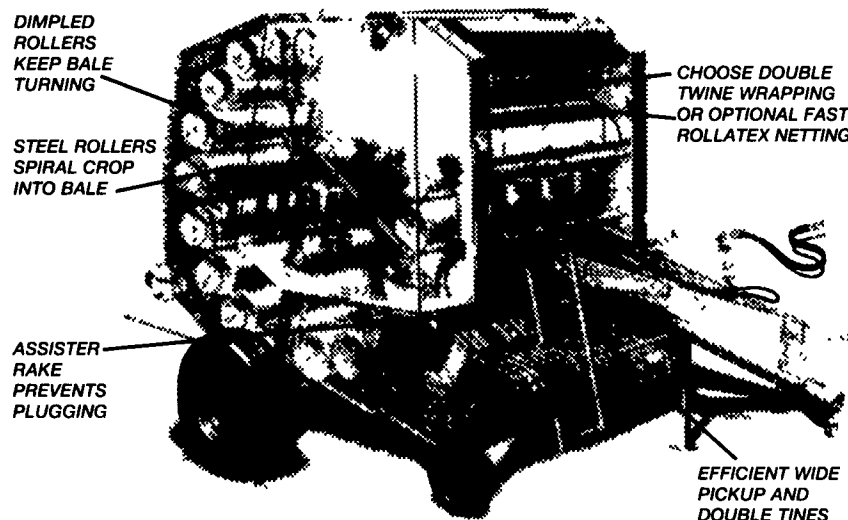

Its patented rotor system lets you harvest circles around other combines of comparable capacity. Yet it produces outstanding sample quality with extraordinarily little grain damage. One reason is its simplicity of design, with far fewer augers, conveyors, and other moving parts than other combines.

Stop in today and find out more about the amazing MF 8570 combine.

MASSEY FERGUSON[®]

Owners say:

"Tight bales, fast, no trouble"

Discover **CLAAS** THE HARVESTING SPECIALIST

NEW 60" SNOWBLOWER FOR SKID LOADER \$3,200