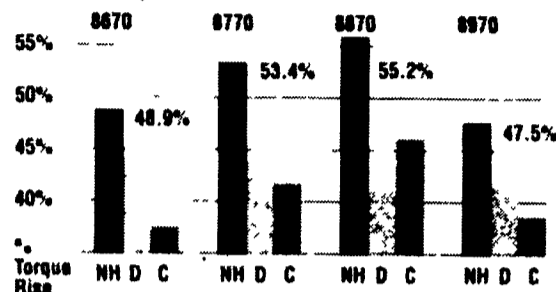

GENESIS™ 70 SERIES TRACTORS

Test results summarized by the Nebraska Tractor Testing Laboratory confirm that 70 Series GENESIS™ tractors outperform the other brands. **Highest Torque Rise Up to 55.2%**

Impressive Fuel Economy Up to 20 hp-hrs per gallon
GENESIS tractor models are winners in other categories, too – like maximum drawbar pull, hydraulic flow and standard 3-point lift performance. Stop in for a test drive and a look at the test results.

Based on test results available December 1, 1996.

Maximum Torque Rise