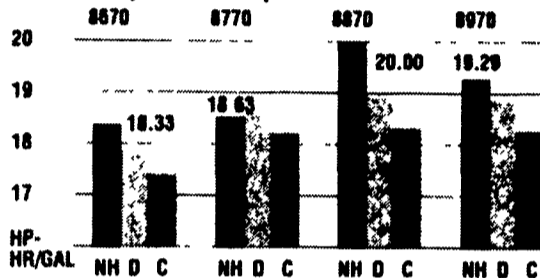

WORK, WORK, WORK

PROVEN COMPACT DIESEL THAT'S ALL THEY EVER DO

GENESIS™ 70 SERIES TRACTORS

Test results summarized by the Nebraska Tractor Testing Laboratory confirm that 70 Series GENESIS™ tractors outperform the other brands. **Highest Torque Rise Up to 55.2%**

Impressive Fuel Economy Up to 20 hp-hrs per gallon
GENESIS tractor models are winners in other categories, too – like maximum drawbar pull, hydraulic flow and standard 3-point lift performance. Stop in for a test drive and a look at the test results.

Based on test results available December 1, 1996.

Maximum Torque Rise

Fuel Efficiency at maximum power

THE RELIABLE ONE

BEST IN CLASS TOUGHER THAN THE REST

SEE YOUR LOCAL DEALER FOR QUALITY TRACTORS

PENNSYLVANIA