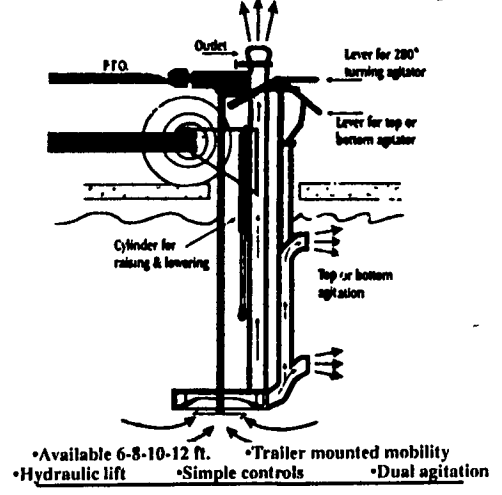

IH 986 cab, air, heat, radial tires, new clutch, new PTO, air ride seat $1300/obo 717-464-3572

Potato Equipment
2R McConnell potato harvester
(3) McConnell bulk bodies w/ running gears
Haines 36" grader w/ roller picking table and 40' boom
Haines 12' elevator
King-Wyse 20' Elevator
SMC Potato Sprayer, 60' booms, hyd. fold, 600 gal.
Lancaster Co. (717)665-6908

Liquid Manure Pit Pumps

1. Available 6-8-10-12 ft.
   - Hydraulic lift
   - Trailer mounted mobility
   - Simple controls
   - Dual agitation
2. IH 986 Tractor, cab, heat & air, 474 actual hours.....$26,900
   - Ford 2110 Tractor, 4WD, w/loader, excellent.....$12,500
   - JD 855 Tractor, 2WD, w/loader, showroom cond....$9,900
   - Deutz 100-06 Tractor, engine completed, rebuilt.....$7,800
   - IH 826 Tractor w/cab.....$7,800
   - CIH 585 Tractor, Super Sharp.....$9,900
   - MF 65 Tractor, Diesel, Engine Completely Rebuilt, Painted.....$5,400
   - NH 454 Skid Loader (gas).....$8,500

MILLER'S REPAIR
1 Mile North of Bird in Hand
8 Miles East of Lancaster
Ph. 717-656-6109

NEW/USED/RENTAL LIQUID MANURE EQUIPMENT

1. **Spreaders**
2. Calumet 3750 50x20x20 Tires, 1987 Good Condition.....$4,800
   - Houle 3600 gal. 23.1x26 Tires, 1/4" Tank, 96 Rental.....$13,250
   - Calumet 3750 23.1x26 Tires, 1996 Rental.....Call
   - Houle 4300, 28Lx26 Tires, New Unit..Call
   - Calumet, 1500 Gallon Vacuum Tank, Tandem, Rental.....$6,700

1. **Pumps**
2. J-Star 8 Ft. Vertical, Dual Agitation, Excellent.....$2,900
   - Houle PTO Irrigation, Hydr. Primer, Rental.....$4,700
   - Houle 42' Lagoon Pump, 96 Rental.....$9,100
   - Houle 32' Multi-Purpose Lagoon Pump, 96 Rental.....$10,700

"We're Here To Serve You"
SNOOK'S EQUIPMENT
RD 3, Box 130, Mifflinburg, PA 17844
717-966-2736
Ask For Ernest or Dean

65 HP 4 WD, Cab $16,900 (3 in stock)

65 HP, 2WD, 100 Hrs. **SOLD** $8,900
57 HP, 4WD, Loader, 200 Hrs., Cab **SOLD** $15,900
57 HP, 4WD, Cab $14,900

BEVERAGE TRACTOR
Stuarts Draft, Virginia
(800) 296-3325 • (540) 337-1090