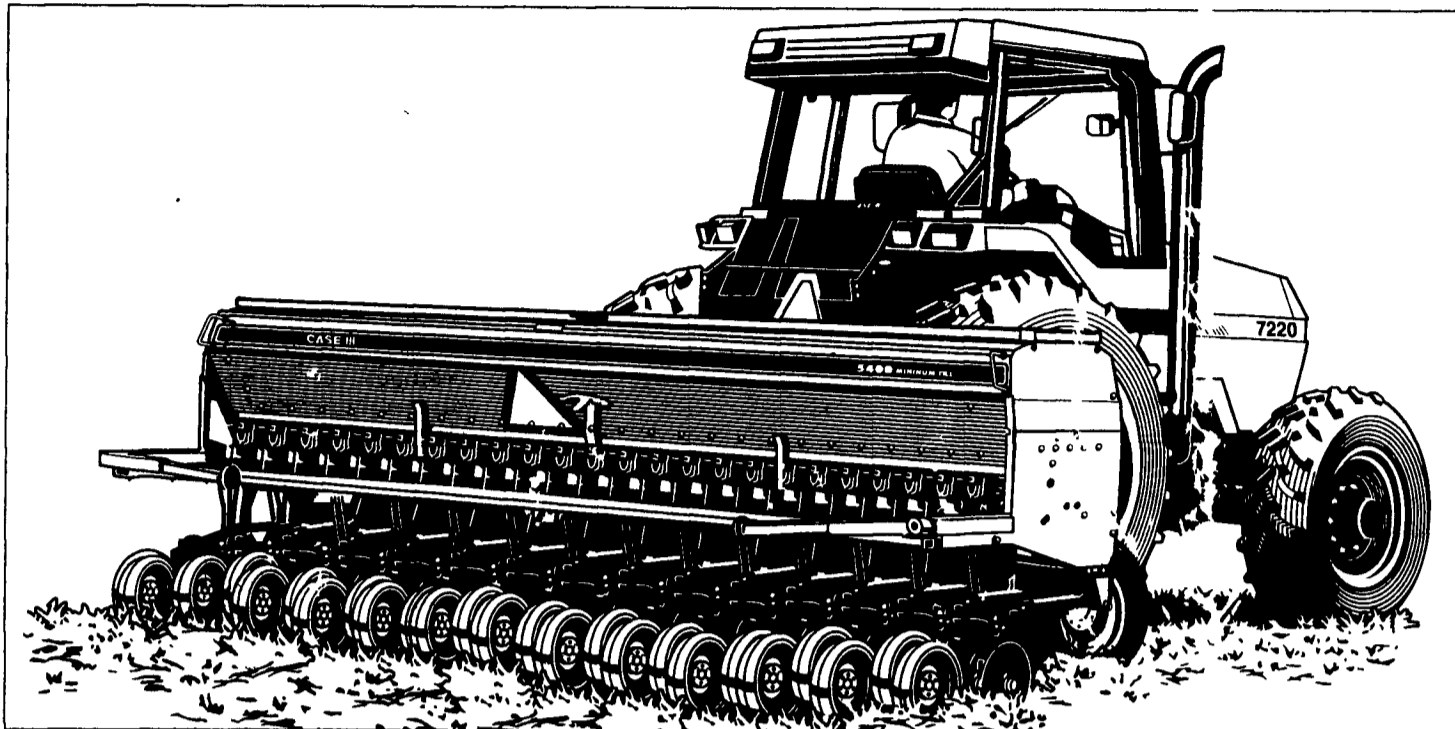

The Goal: Precision Planting for Maximum Yields*

The Game Plan: Case IH 5400 Grain Drills

Precision planting in conventional-, mulch- or no-till situations.

- * Seed deposited uniformly at the selected planting depth
- * Quick-adjust depth press wheels accurately control seed spacing
- * Huge hopper capacity for more planting between refills
- * Optional Seed Flow II monitor accurately checks seed and fertilizer flow

Flexibility to fit the way you farm.

- 15- or 20-foot models
- Standard front delivery double disk openers
- Optional folding markers to avoid costly overlaps and skips

And, you get more than just a precision seeder. You can count on us to keep you up and running with genuine Case IH parts, reliable service support, and flexible financing.

Zimmerman's Farm Service began 30 years ago in the little town of Bethel between Allentown and Harrisburg just off Route 78. Today at a new modern facility, on School Road, west of town, the family owned business is ready to serve the farm and construction industries with 14 employees that are committed to the good service of present and future customers.