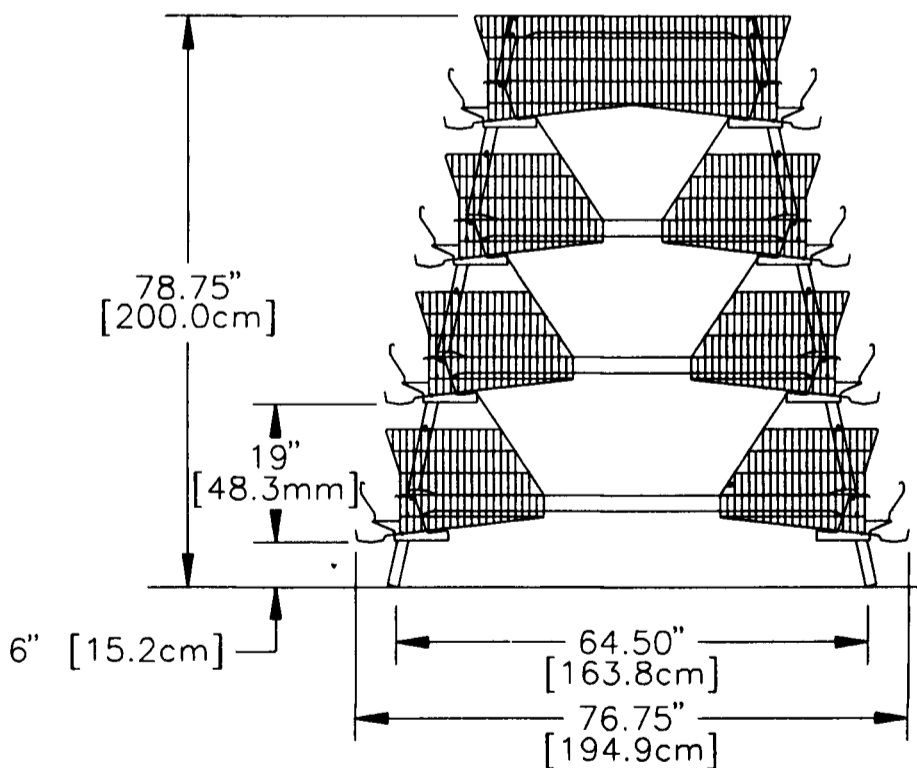

**235 EGGS**  
**2.97 CONVERSION, 60 WEEKS**

**Big Dutchman. CAGE PROFILE**

FOR MORE INFORMATION CONTACT:

**HERSHEY** EQUIPMENT CO., INC.

Route 30 West at the Centerville Exit  
SYCAMORE IND. PARK 255 PLANE TREE DRIVE  
LANCASTER, PA 17603