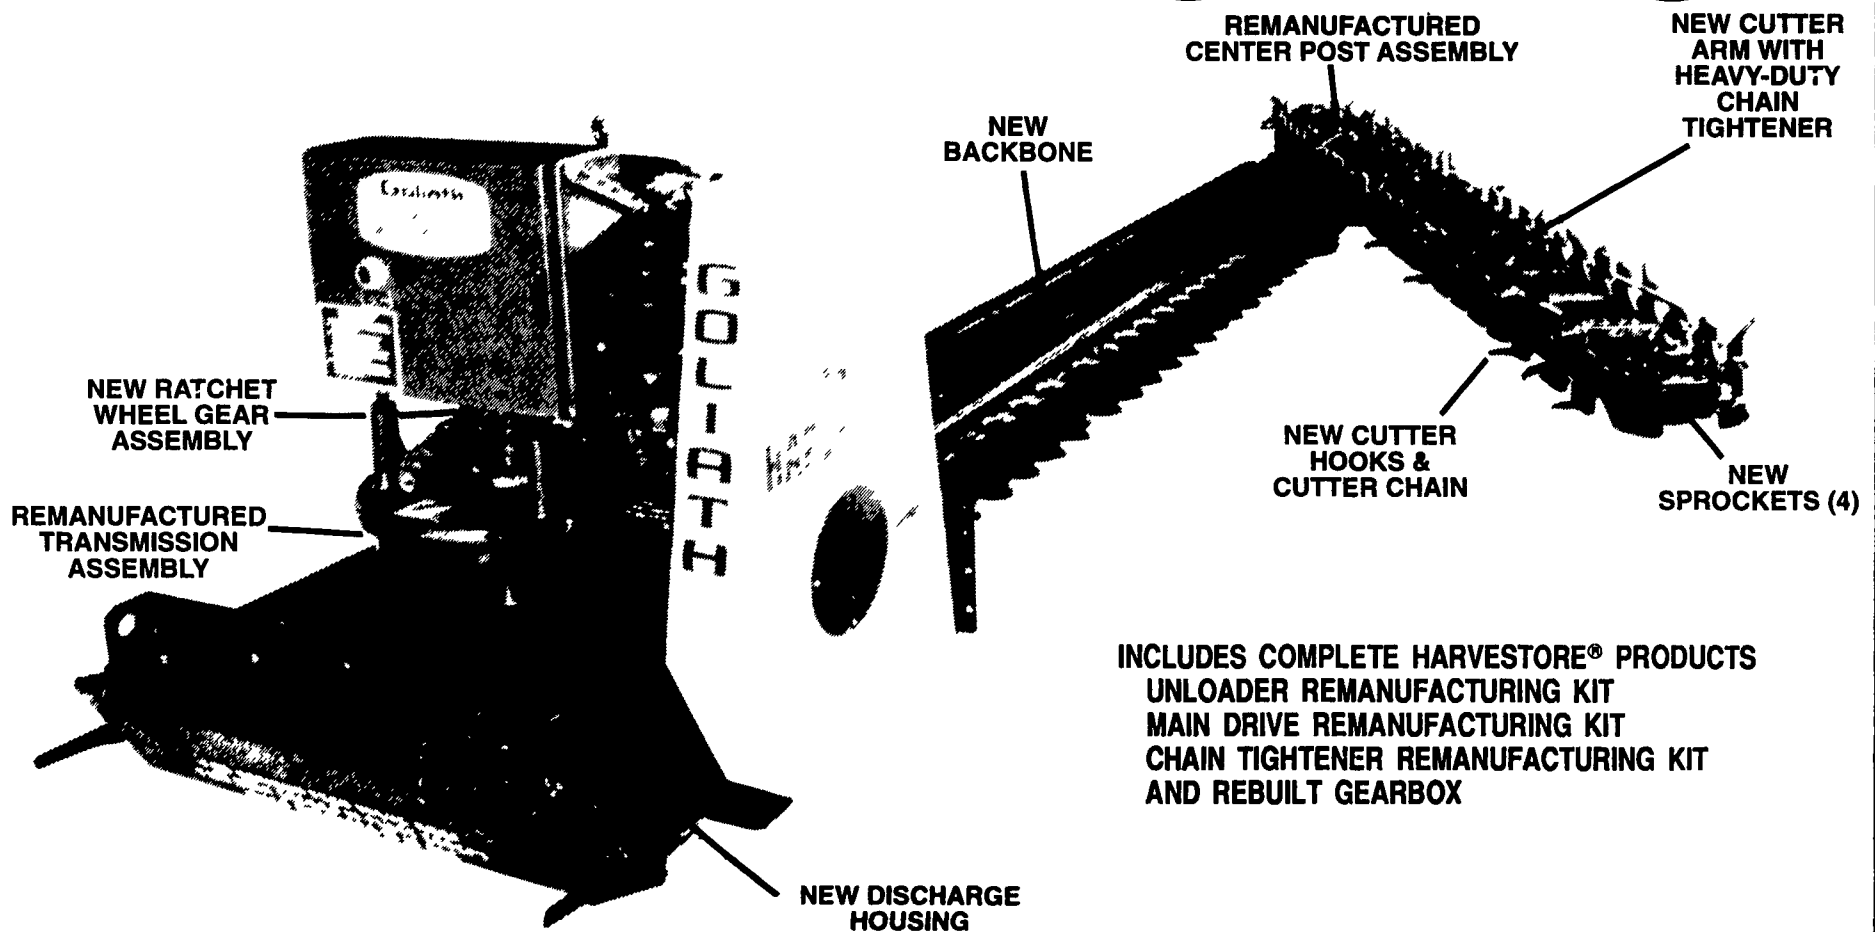

QUALITY YOU CAN AFFORD! REMANUFACTURED GOLIATH® UNLOADERS

**REMANUFACTURED BY THE EXPERTS AT PENN JERSEY
USING FACTORY-SPECIFIED PARTS**

**Model 70 & Series 92 unloaders
available in 20 ft. and 25 ft. sizes**

**We have an excellent inventory of pre-owned structures
available for immediate or spring erection!**

**OUR
33RD
YEAR!**

PENN JERSEY PRODUCTS, INC.
YOUR LOCAL INDEPENDENT AUTHORIZED HARVESTORE® SYSTEMS DEALER
P.O. BOX 7 • NEW HOLLAND, PA 17557 • 717-354-4051