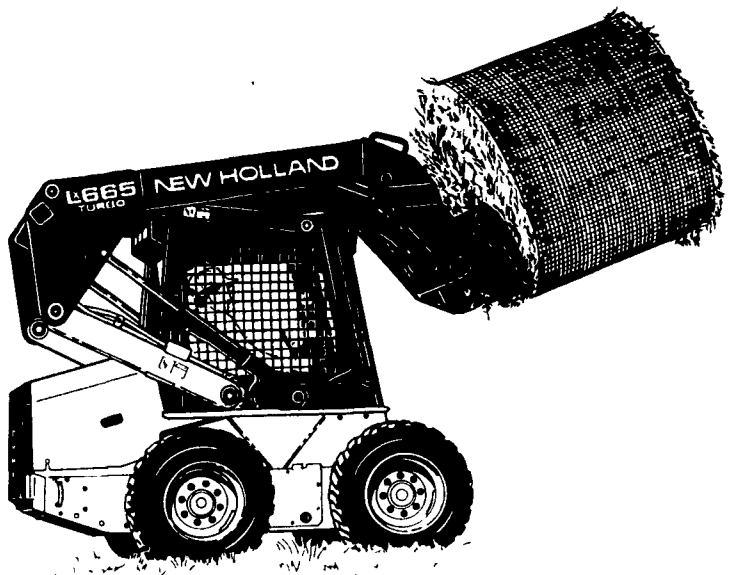

USED KUBOTA ENGINES & PARTS FOR SALE

Kubota D1301DA Fits: L305 Tractor	Used Engine No Head
Kubota V1701A Fits: L355 Tractor	Used Engine Complete
Kubota D950-DT Fits: B1750/B20 Tractor	Used Engine, Parts Good Head, Bad Block
Kubota D850-LA Fits: B6200 Tractor	Used Engine Complete
Kubota D950-FM Fits: F2000, F2100	Used Engine Complete
Kubota D1105-F Fits: F2400, FZ2400	Used Engine Complete

SOLID TIRE

2,500 lb. Clark, Gas, VG Engine Oil Leak.....	\$2,000
5,000 lb. Hyster, LPG, 3 Stage Sideshift, 3,000 Hrs., Excellent.....	\$8,500
5,000 lb. A/C, LPG, 3 Stage, Very Good Cond.....	\$5,000
5,000 lb. CAT, LPG, Sideshift, Very Good Cond.....	\$5,000
6,000 lb. Yale, LPG, S/S, 4 Stg., to 20'.....	\$5,000
7,000 lb. Tow Motor, LPG, auto, side shift, runs good.....	\$1,500
8,000 lb. Clark, Gas, Runs Well But Smokes Like Mad!.....	\$1,200
9,000 lb. Cat, LPG, Hydro Trans, Clean Eng., Weak.....	\$3,500

ELECTRICS

2,000 lb. Namco, low hours.....	\$3,500
3,000 lb. Krown 3-Wheel, 3 Stg., S/S, VG Cond.....	\$6,000
3,000 lb. Reach Truck to 24', Very Good.....	\$6,000
3,000 lb. Raymond Order Picker, 3 Stage, 500 hours.....	\$7,500
3,000 lb. CAT, 3 Stage, Excellent Cond., 1,500 Hrs.....	\$7,000
3,000 lb. Yale Reach Truck, 3 Stage, Low Hrs., VG Cond.....	\$6,000
3,000 lb. Clark Stand-up 3-stage, Very Good.....	\$4,500
4,000 lb. Pettibone 3 Stage Very Good Cond.....	\$5,000
4,000 lb. Walk Behind, Big Joe, Very Good Cond.....	\$3,000

(410) 337-3570
Call Alan Anytime, Ballimore, MD

TACKLE THE WORK

NOW THIS IS TOUGH

When you've got a tough job to do, you need the awesome power and reliability of the New Holland Super Boom™ skid-steer loader. Super Boom features durable hydraulics, a reliable electronic system, solid state instruments and the Pick Up 'n Go™ universal attachment system. Routine service is simple with the boom down and there's quick access to the engine and transmission with the flip-up cab and boom. Stop in today and see what makes Super Boom so tough.