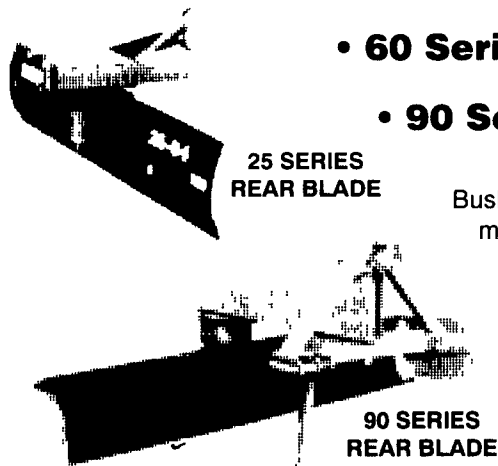

Bush Hog wide range of rear mounted blade line allows you to handle a wide range of material handling jobs.

BUSH HOG

A Legend in the Industry... The Bush Hog 2615L Rotary Cutter

Setting the industry standards for performance and reliability, Bush Hog's 2615 Legend Flex-Wing Rotary Cutter is in the clear choice for maintaining pastures and rights-of-way on even and uneven terrain. With a big 15-foot cutting width and wings that flex from 90° up to 22° down, this rugged cutter gives you fast, on-the-go control of all mowing functions. Cutting height is from 2 to 14 inches and cutting capacity is recommended for material up to 2 inches in diameter.