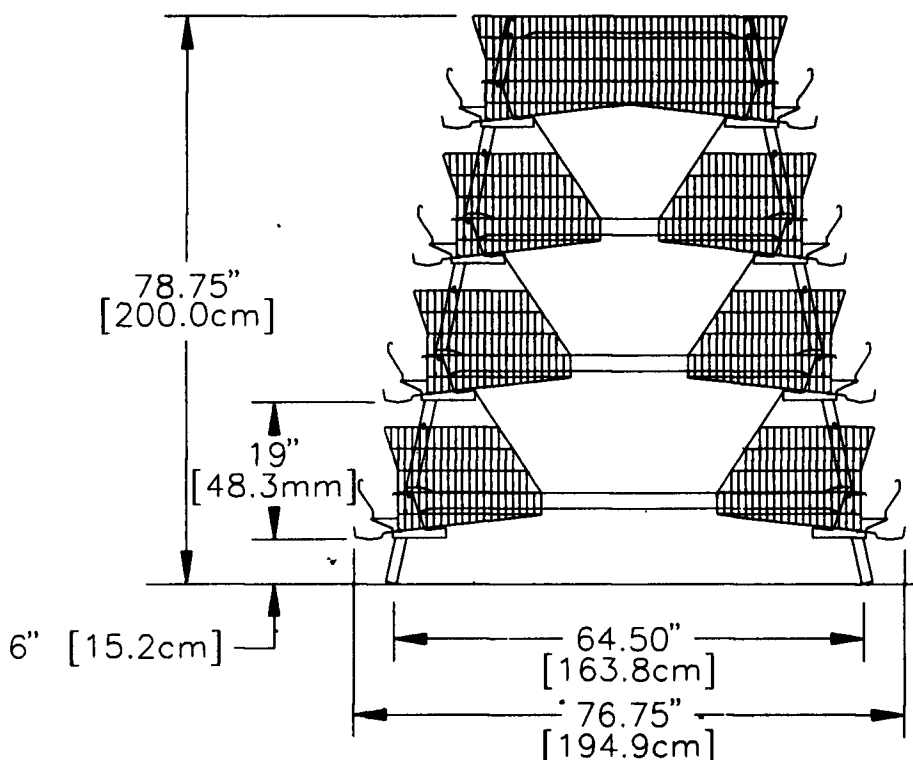

BULLS 300-499 40.00-55.00, 500-699 35.00-50.00.

HOLSTEIN STERS 3-499 36.00; STOCK COWS 365.00; BABY CALVES 1.00-57.50; SLAUGHTER COWS 20.00-39.50; SLAUGHTER BULLS 30.00-40.50.

SLAUGHTER LAMBS CHOICE AND PRIME YG1-3 BLUE O SPRING 97.00, GOOD AND FEW CHOICE YG1-2 RED O 114.00.

FEER LAMBS 70-84 LBS. RED SH MED. AND LGE. 1&2 122.00, SMALL FRAME 1&2 BL SH 119.00; 60-69 LBS. BL BK 124.00; 50-59 LBS. RED TL 119.00.

SLAUGHTER EWES 24.00-49.00; 80

LB. SPRING 136.00.
SOWS 47.50-56.00.
VEALS 45.00.
SLAUGHTER CALVES 40.00.

VA Feeder Sales

ORANGE, VA
JANUARY 15, 1997

Feeder Cattle 152 head Steers 44 head Medium and Large 1 Small 1 300-400 58.00 - 59.00 - 400-500 61.50 - 63.00 - 500-600 62.50 - 600-700 - 53.00 - 57.50 - 700-800 60.00 - 60.50 - 1000-1100 57.50 -

WYTHEVILLE, VA
JANUARY 14, 1997

Feeder Cattle 90 head Steers Medium and Large 1 300-400 64.00 400-500 64.00 - 65.00

SOUTHSIDE, VA
JANUARY 15, 1997

Feeder Cattle 245 head Steers 65 head Medium and Large 1 Medium and Large 2 300-400 66.00 - 69.00 - 400-500 59.50 - 67.50 - 500-600 53.00 - 63.50 52.00 - 55.00 700-800 58.00 - 58.50 -

DALEVILLE, VA
JANUARY 13, 1997

142 head sold by cwt. Steers 55 head M&L-1 850-950 lbs avg 900 lbs 65.10 54 head M&L-1 few M&L-2 875-975 lbs avg 925 lbs 60.10 33 head M&L-1 725-905 lbs avg 800 lbs 59.00

THE PROFIT MACHINE

235 EGGS

2.97 CONVERSION, 60 WEEKS

Big Dutchman. CAGE PROFILE