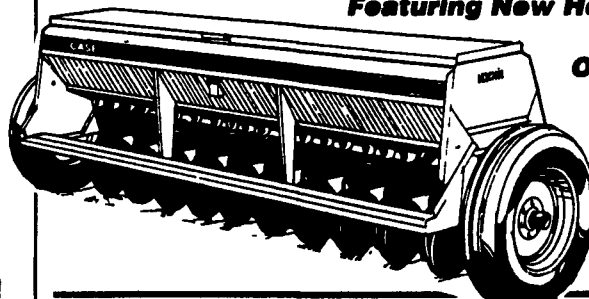

**6.9% Finance Now Available
Or Lease Or Rent**

FEATURING 5 MODELS
1818 1825 1838 1840-1845

0% FINANCING
12 MONTH

GET YOUR BEST DEAL NOW

WE'RE YOUR SKID LOADER HEADQUARTERS

**CASE IH 14 SUB
SOILER**

BREAKS UP THAT HARD
PAN AND PRODUCES
MORE CROP \$\$\$

MAXXUM™

- 5220 - 80 HP
- 5230 - 90 HP
- 5240 - 100 HP
- 5250 - 112 HP

Feel The Comfort!
Feel The Power!
Feel The Excitement!

CASE IH 5300 GRAIN DRILL

Featuring New Heavy-Duty
Disc
Openers

- 20x6 Double Disc Openers
- Press Wheel
- Acre Meter
- Grain View Cups
- Grass Seed Attachment
- Grain Drill Tires
- Soybean Package

CASE IH 3220

DEMO UNIT
226 HRS
42 HP

**SAVE \$\$\$
BIG \$\$\$**

CASE IH 3800 & 3950 DISC HARROW

It **LEVELS LEVELS LEVELS**

Featuring New Design RockFlex Bearing Hangers

GOING FAST...
3800 12 FT
ROCK FLEX
1 LEFT AT
'96 PRICE

NEW
FOR
1997

CASE IH 955

- Best In Planters -

- 6 Row w/ Fertilizer
- No Till Row Coulters
- Monitor

Featuring
Precision
Controlled
Seed Environment

CASE IH 145

2 WAY
ROLLOVER

3 BOTTOM PLOW