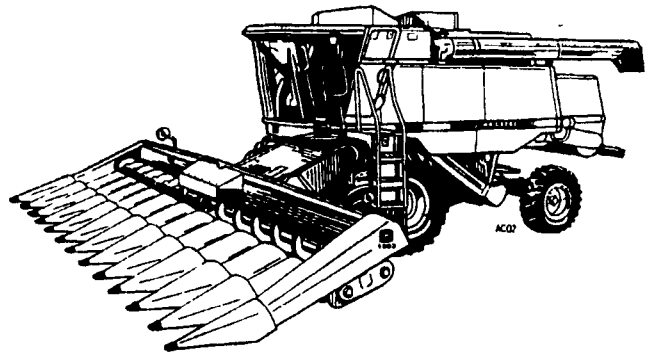

AC Model C w/2-row cultivator hoe harrows
 AC 5015 dsl. w/3pt., 500 hrs. & 3pt grooming 5' mower

Combines (Shed Kept)

- 1985 JD 6620 Titan II, level land, heavy rear axle, loaded, very nice
 - 1983 JD 6620 level land, 1954 hrs., turbo hydro, loaded, 28Lx26 tires
 - JD 6620 side hill, 1983, very nice
 - JD 6620 side hill, 1993 hrs., v. nice
 - 1982 JD 6620 level land, turbo hydro, 2300 hrs.
 - JD 6600 diesel, hydro, air, very nice
 - 1976 JD 4400 diesel w/air, 2300 hrs., nice
 - JD 4400 Diesel, air, 23" tires, 1462 original hrs., very nice
 - MF 410 diesel, w/cab & 2RW head
- Heads**
- MF **SOLD**; 1143 4RN
 - Case IH 1043 4RN, IH 863, 6RN
 - IH 810, 20' w/floating cutter bar
 - (3) JD 643's hi tin, lo tin, oil bath
 - (2) JD 443 High Tin Com Heads w/New Rolls & Chains
 - JD 444, 4RW, very nice, low acres
 - JD 213, 215, 216 flex heads, very nice
 - JD 13' rigid head

Implements & Misc.

- New Koyker Quick Attach Loaders
- For most JD & IH Farm Tractors
- (2) 1990 Case 1840 skid steer
- Case 1835C diesel skid steer, nice
- JD 640 loader, like new, off JD 6400
- JD **SOLD**
- JD 46A loader off 3020
- Case IH 2255 loader, like new
- Dunham Lehr loader, like new, off IH 06 thru 66 tractors
- Case IH 860 hay rake w/dolly wheel, like new
- IH 720 6x16 auto reset
- IH 710 6x18 auto reset
- IH 700 6x16 auto reset plow
- 9 shank Glenco soil saver
- 8 shank 3 pt. mtd. chisel
- New wide fronts to fit 3020 thru 4020
- Dual wheels-34's and 38's

Box 191 New Providence, PA 17560

(717) 786-1606

Mon.-Fri. 8-6, Sat. 8-12

FAX 717-786-4773

JOHN DEERE

Double Benefit:
Exceptional Grain Quality,
Great Capacity from One Machine

- From 185- up to 260-hp John Deere Maximizer™ Combines with exclusive Power Bulge and unloading Power Boost.
- Increased productivity, better-quality grain and more of it.
- Exclusive Quadra-Flo™ cleaning for premium-earning, low-chaff samples.
- See new air-suspension seat, lateral-tilt header, Combine Data Center, and more