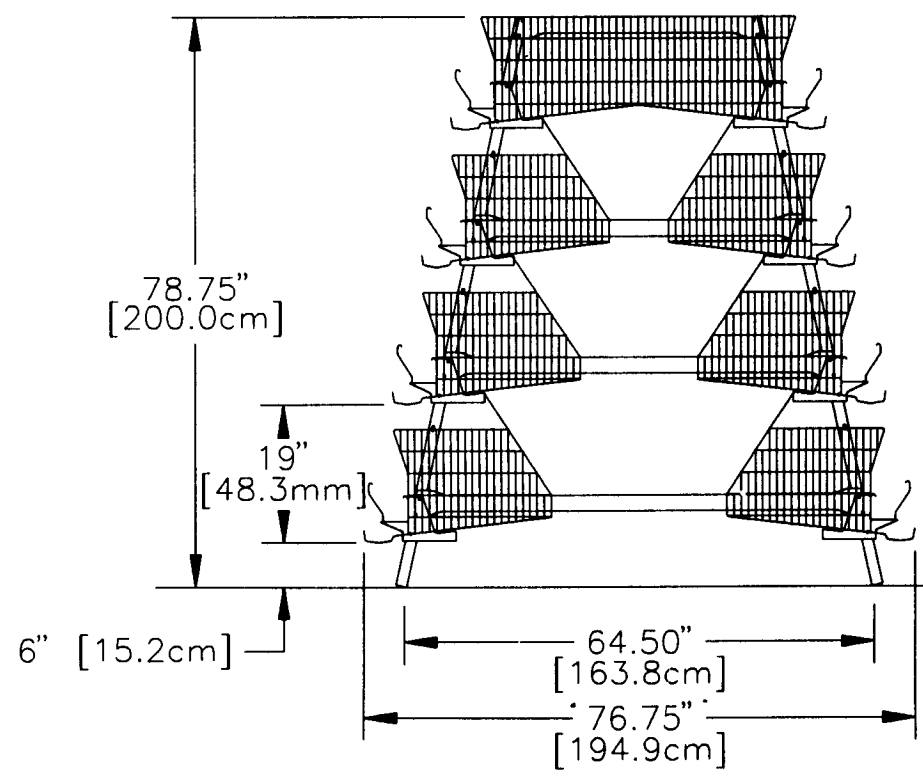

FOR MORE INFORMATION CONTACT:

Route 30 West at the Centerville Exit
SYCAMORE IND. PARK 255 PLANE TREE DRIVE
LANCASTER, PA 17603

(717) 393-5807 1-800-432-0988

9.5-24.....	4 ply.....	\$95
11.2-24.....	4 ply.....	\$99
12.4-24.....	4 ply.....	\$129
14.9-24.....	4 ply.....	\$169
14.9-24.....	6 ply.....	\$182
16.9-24.....	6 ply.....	\$215
16.9-24.....	8 ply.....	\$284
11.2-28.....	4 ply.....*	\$129
12.4-28.....	4 ply.....*	\$120
13.6-28.....	4 ply.....	\$135
13.6-28.....	6 ply.....	\$151
14.9-28.....	4 ply.....	\$176
14.9-28.....	6 ply.....	\$193
16.9-28.....	6 ply.....	\$234
16.9-30.....	6 ply.....	\$222
18.4-30.....	6 ply.....	\$315
18.4-30.....	8 ply.....	\$325
16.9-34.....	8 ply.....	\$255
18.4-34.....	6 ply.....	\$280
18.4-34.....	8 ply.....	\$343
13.6-38.....	4 ply.....	\$192
13.6-38.....	6 ply.....	\$213
15.5-38.....	6 ply.....	\$198
16.9-38.....	6 ply.....	\$300
16.9-38.....	8 ply.....	\$344
18.4-38.....	6 ply.....*	\$291
18.4-38.....	8 ply.....*	\$315