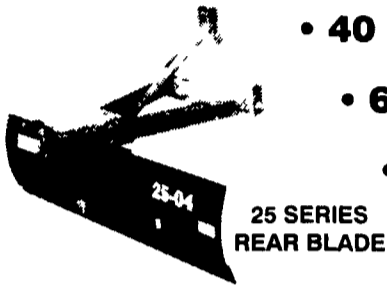

Bush Hog wide range of rear mounted blade line allows you to handle a wide range of material handling jobs.