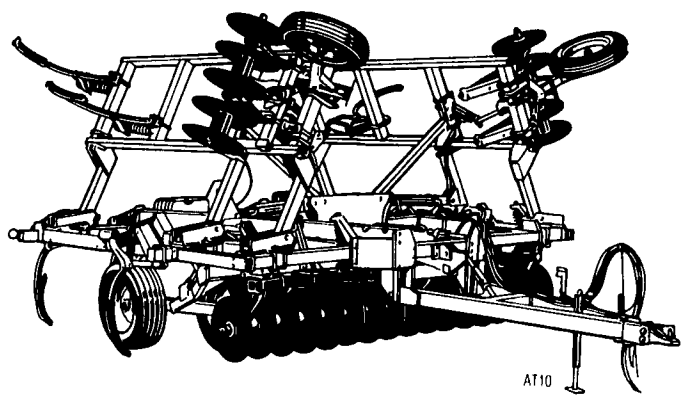

PLANTERS
JD 7240, 11R Planter
JD 7240, 11R Planter
JD 7000 8R Planter w/Liquid Fert.
JD 7200 6R Cons. Planter
JD 7200 4R Cons. Planter
JD 7000 4R Cons. Planter
Used JD 8250 Grain Drill

COMBINES
JD 6800 Side Hill Combine
JD 4420 Combine w/Corn head & Platform
JD 4400 Combine
JD 643 Corn Head
JD 643 Corn Head
JD 220 Flex Platform

MISCELLANEOUS
JD 885, 6R Cultivator
Case Model 14, 9 Shank V Ripper
Case 5 Shank V-Ripper
John Blue, 1,000 gal. Sprayer
John Blue 500 gal. Sprayer w/S.S. Tank
Sun Flower 27' Chisel Plow, Coming In
Leon Front Dozer Blade

NI 325N 12-roll bed picker, late style, excellent condition
NI 323 1R, like new
NI 325 8 roll bed late style, very nice
(717) 768-3197

76 JD 6600 Combine w/3800 hrs, in field now
$6,000 OBO
717/966-9704

CASE 4490 TRACTOR
1980 4WD 2 or 4 WHEEL STEER
504 CI DIESEL
1000 RPM 175 PTO HP
60% PLUS RADIAL TIRES 20.8X34 LOADED
NEWLY REPAINTED, AC, AM-FM RADIO
GOOD CONDITION, ONLY 1,985 HOURS
$23,500 OBO
STEVE ROBINSON, PARKERSBURG, WV
304/424-8794

Patz Barn Cleaner for 29 cows, clockwise, 16" paddles, complete very good...$1,000
JD 730 dsl, E.S., fenders, 3pt, NF, excellent condition.....$5,500
JD 720 dsl, pony start, 3pt, NF, good condition.....$3,200
908/359-5934

ADAMSTOWN EQUIPMENT

JOHN DEERE

714 Mulch Tiller:
Maximum Machine for Minimum Tillage

John Deere 714 Mulch Tiller
7-Shank, 8'9"
32 "Tru-Depth, Spring Reset
Cash Price $7,950
also 9-shank in stock!

GOOD DEALS...AND A GOOD DEAL MORE