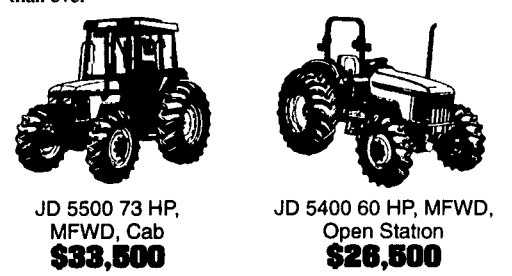

717/922-3340

JOHN DEERE

5000 Series Tractors
Great ideas in comfort, power, economy, and special applications

John Deere 5000 Series Tractors are quickly becoming the most popular in their horsepower class. More farmers everyday are choosing the best-in-class features available only from John Deere. And now these tractors are better than ever.

JD 5500 73 HP, MFWD, Cab \$33,500

JD 5400 60 HP, MFWD, Open Station \$26,500

6000 Series Tractors
Meet the finest tractor in the 65- to 85-hp class

John Deere 6000 Series Tractors were made to tackle today's farming challenges to do better work in less time.