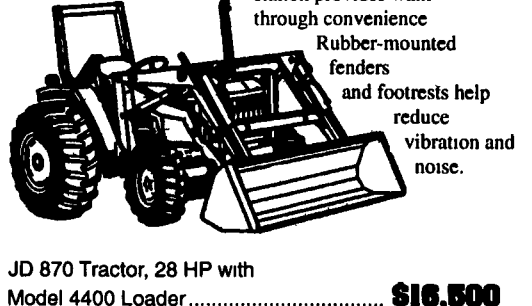

Hydra-Push™ Spreader: Two Sizes, Many Advantages

- Two sizes of Hydra-Push Spreaders No Chains
- Resist Corrosion and Freeze-up
- Fast unloading, no conveyor fall-back, self-cleaning

JD 455, 250 Bushel with Hydraulic Endgate..... $7,650