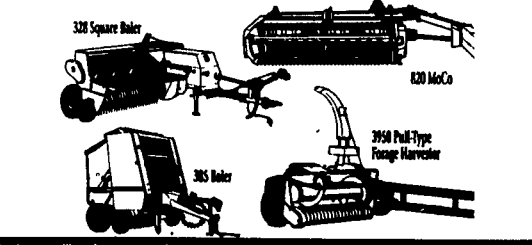

JD 870 Tractor, 28 HP with Model 4400 Loader..... \$16,500

Hydra-Push™ Spreader: Two Sizes, Many Advantages

- Two sizes of Hydra-Push Spreaders No Chains
- Resist Corrosion and Freeze-up
- Fast unloading, no conveyor fall-back, self-cleaning

JD 455, 250 Bushel with Hydraulic Endgate..... \$7,650

COMING SOON! JOHN DEERE HAY BLITZ 0% FINANCING

Call For Details

328 Square Baler
620 MoCo
385 Baler
3150 Pull-Type Forage Harvester

SAVE \$\$ ON FORD PARTS