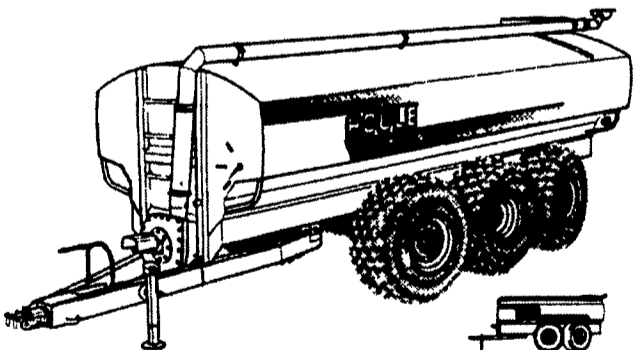

4-6 OR 8 WHEEL SPREADERS WITH POWER STEERING-3850 TO 9500 US GAL.

SPREADERS WITH SINGLE AXLE OR TANDEM-2350 TO 6000 US GAL.

- "V" shape bottom for more complete clean out.
- Standard exterior finish: epoxy primer and urethane paint.
- Low profile tank for maximum visibility and stability.

Rent the **NEW HOULE** Steering Axle Spreader