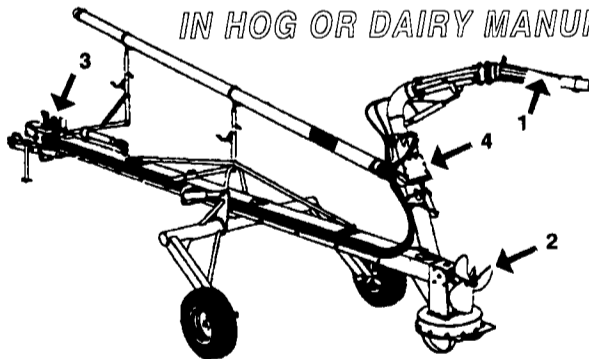

LIQUID MANURE SPREADER

WITH FLOTATION TIRES TO MINIMIZE SOIL COMPACTION
Available with complete line of spreading tool bars and precise flow control to spread manure the ecological way eliminating spray drift and reducing odors. Our tool bars are designed to apply hog or dairy manure on growing fields, between rows of corn or on harvested fields.

4-6 OR 8 WHEEL SPREADERS WITH POWER STEERING-3850 TO 9500 US GAL.

SPREADERS WITH SINGLE AXLE OR TANDEM-2350 TO 6000 US GAL.

- "V" shape bottom for more complete clean out.
- Standard exterior finish: epoxy primer and urethane paint.
- Low profile tank for maximum visibility and stability.

Rent the **NEW HOULE** Steering Axle Spreader

HOULE

TRAIL

AGI-POMPE

32' and 42' for Lagoons

GREAT PERFORMANCE
IN HOG OR DAIRY MANURE

- 1-Highly articulated nozzle designed to slice and break the top crust from above the manure level as the propeller homogenises the liquid with the remaining floating chunks.
- 2-24" dia. mixing propeller providing full time agitation up to 21,500 US G.P.M. even when loading a spreader.
- 3-Hydraulic controls can be operated from tractor seat.
- 4-Rotative directional valve designed to be operated at low R.P.M. without stopping the P.T.O.