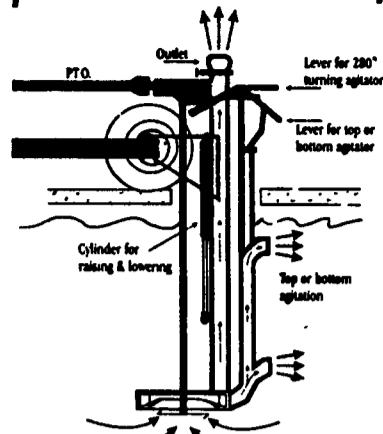

Liquid Manure Pit Pumps

- Available 6-8-10-12 ft.
- Trailer mounted mobility
- Hydraulic lift
- Simple controls
- Dual agitation