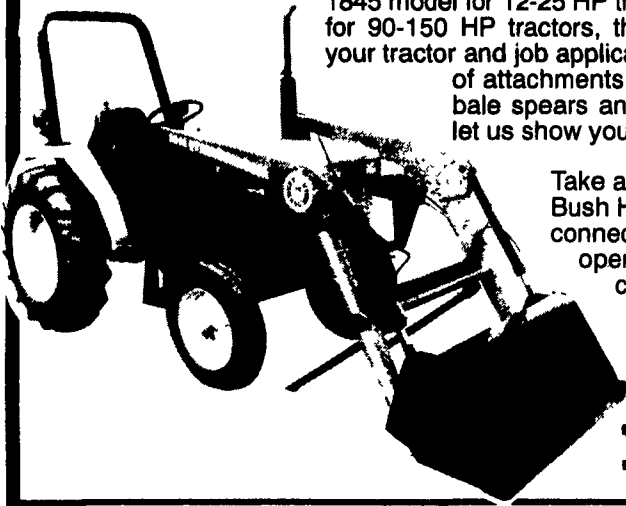

BEST TURF MOWERS FOR A QUALITY CUT.

The Bush Hog TD Series Tri-Deck Finishing Mowers are available in 15 or 17-foot cutting widths and are ideal for sod growers, golf courses, land owners, municipalities and recreational sites. These mowers are designed for precise cutting on even or uneven terrain...they feature a 30° up and 10° down wing flex and are rated for 40 and 45 minimum tractor horsepower. Gearbox rpm is 540, and deck construction is rugged, 7-gauge steel.

BUSH HOG

A Legend in the Industry... The Bush Hog 2615L Rotary Cutter

Setting the industry standards for performance and reliability, Bush Hog's 2615 Legend Flex-Wing Rotary Cutter is in the clear choice for maintaining pastures and rights-of-way on even and uneven terrain. With a big 15-foot cutting width and wings that flex from 90° up to 22° down, this rugged cutter gives you fast, on-the-go control of all mowing functions. Cutting height is from 2 to 14 inches and cutting capacity is recommended for material up to 2 inches in diameter.

BUSH HOG

BUSH HOG
DIVISION OF ALLIED PRODUCTS CORPORATION

With a Match for over 1400 Tractor Models, BUSH HOG HAS A LOADER FOR YOU

Bush Hog's QT Series Front End Loaders now match over 1400 different tractor models. From the smaller 1845 model for 12-25 HP tractors, to the big 4845 model for 90-150 HP tractors, there's a model just right for your tractor and job application. And there are plenty of attachments - material buckets, fork lifts, bale spears and more. come in today and let us show you.