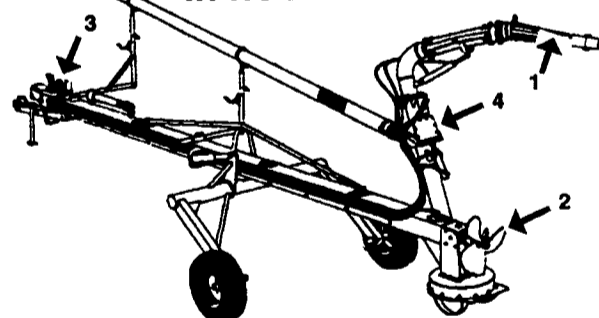

LIQUID MANURE SPREADER

WITH FLOTATION TIRES TO MINIMIZE SOIL COMPACTION
 Available with complete line of spreading tool bars and precise flow control to spread manure the ecological way eliminating spray drift and reducing odors. Our tool bars are designed to apply hog or dairy manure on growing fields, between rows of corn or on harvested fields.

4-6 OR 8 WHEEL SPREADERS WITH POWER STEERING-3850 TO 9500 US GAL.

SPREADERS WITH SINGLE AXLE OR TANDEM-2350 TO 6000 US GAL.

- "V" shape bottom for more complete clean out.
- Standard exterior finish: epoxy primer and urethane paint.
- Low profile tank for maximum visibility and stability.

Rent the **NEW HOULE** Steering Axle Spreader

HOULE

TRAIL

AGI-POMPE

32' and 42' for Lagoons

GREAT PERFORMANCE IN HOG OR DAIRY MANURE

- 1-Highly articulated nozzle designed to slice and break the top crust from above the manure level as the propeller homogenises the liquid with the remaining floating chunks.
- 2-24" d.a. mixing propeller providing full time agitation up to 21,500 US G.P.M. even when loading a spreader.
- 3- Hydraulic controls can be operated from tractor seat.
- 4-Rotative directional valve designed to be operated at low R.P.M. without stopping the P.T.O.

Gear box oil bath protected by a greasable 3 seals mechanism on each shaft.

AVAILABLE WITH MULTIPURPOSE OPTION TO ALSO CLIMB INTO CONCRETE PITS UP TO 14' DEEP.

HOULE Spreaders & Pumps
 In Stock for Immediate Delivery & Rental Units Available