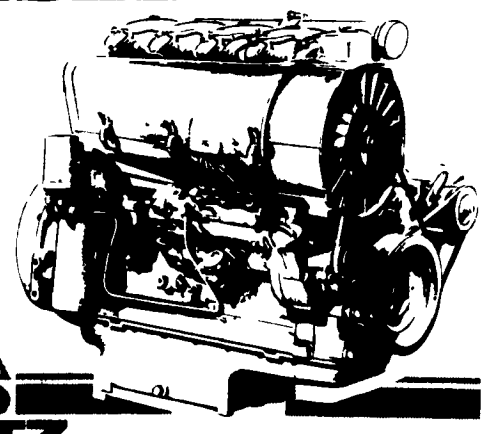

AIR DIESEL

**THE
LEGEND
LIVES**

**Deutz 912 Air Diesels are legendary performers.
No other diesel delivers all the benefits that have
created the Legend -**

- **Simplicity - No coolant related problems. Easy Maintenance.**
- **Durability - Brute durability under all conditions.**
- **Service Life - Outlasts the average diesel two to one.**
- **Field Repairability - Top end can be field repaired - Same day**
- **Great Aftermarket Support - By Stauffer and Deutz Service Dealers**
- **Deutz Engineering - 100% German content**
- **Deutz clean - clean exhaust, no oil leaks**

LIMITED SPECIAL - 912 BLUE LINE DIESELS.
F3/4/6L-912 • 25-100 H.P. Power Range
Lowest prices ever - call for details

Call For The Name of Your Nearest Deutz Dealer

Ephrata, PA 17522 PH: (717) 738-2500
Branch Office: Irwin, PA (412) 864-6969 (Pittsburgh Area)