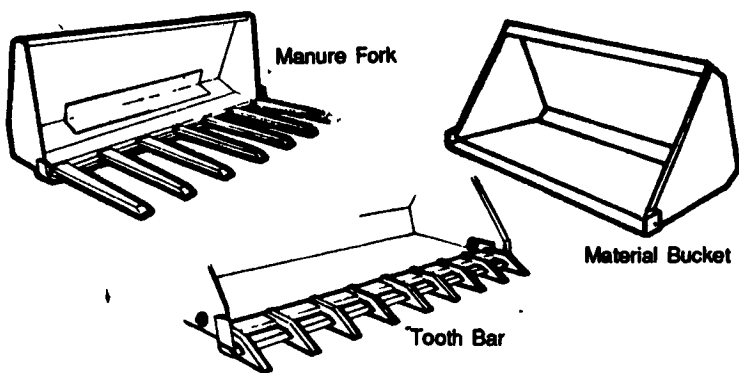

# ATTACHMENTS for Skid Steer Loaders

- Standard or Custom Sizes
- Hardened, Beveled Edge
- 7 gauge Material (other gauges available)

Call for a Quote!

PA (717) 354-8721

US (800) 342-0905

D14 Allis Chalmers w/Loader \$2,800  
717-529-2512  
No Sunday Calls