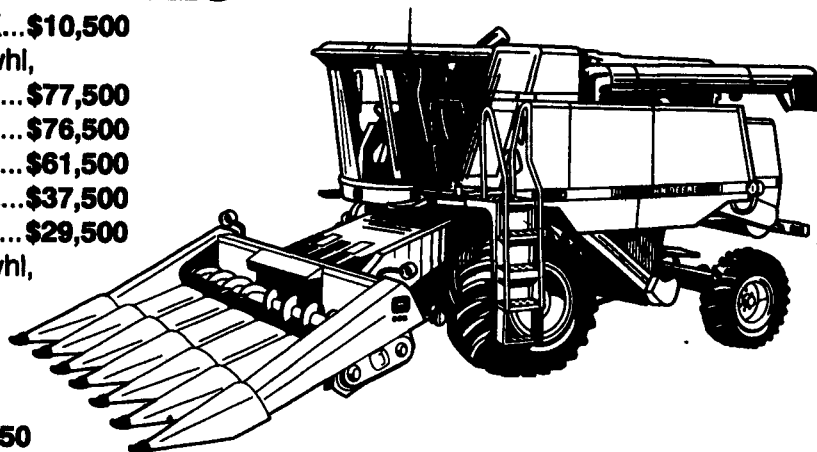

TILLAGE EQUIPMENT

- JD 2600 5B Plow.....\$2,500
- JD 1600 4B plow.....\$3,750
- Brady 23-ft Chisel Plow.....\$4,295
- Amco 22-ft Disk.....\$4,195
- Krause 25-ft Disk.....\$10,900
- IHC 18-ft Field Cult.....\$16,650
- IHC 16-ft Field Cult.....\$1,795
- Brillion 12-ft Field Cult.....\$1,200

PLANTING EQUIPMENT

- Vermeer 10-ft no-till Drill.....\$4,400
- JD 8300 21x7 Grain Drill, Gauge Whis...\$4,250
- JD 8200 24x6 Grain Drill.....\$2,950

ROTARY CUTTERS

- Matthews Flail Mower.....\$1,850
- JD 709 9-ft.....\$2,200
- JD 1018 10-ft.....\$4,175
- JD 1508 15-ft.....\$8,195

GOOD USED COMBINES

- MF 750 cab, variable belt.....\$10,500
- JD 9600 cab, hydro, power rear whl, AHHC, '91.....\$77,500
- JD 9500 cab, hydro, AHHC, '90.....\$76,500
- JD 9500 cab, hydro, AHHC, '90.....\$61,500
- JD 4425 cab, variable belt, '88.....\$37,500
- JD 6620 cab, hydro, AH HC, '80.....\$29,500
- JD 8820 cab, hydro, power rear whl, AHHC, '79.....\$25,000
- JD 6600SH cab, variable belt, '76.....\$10,500
- JD 7700 cab, hydro,\$6,500
- JD 4400 cab, variable belt.....\$5,950
- JD 4400 cab, variable belt.....\$5,250
- JD 6600 cab, variable belt.....\$3,750