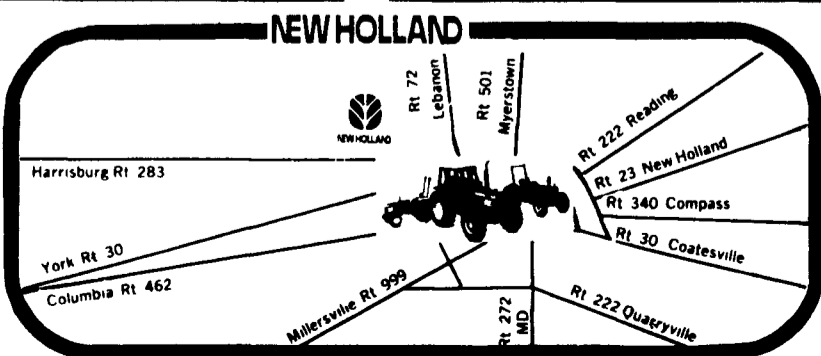

LANCASTER FORD TRACTOR, INC.

YOUR LANCASTER COUNTY RELIABLES

1655 Rohrerstown Rd. Just Off Route 283
Lancaster, PA 17601
Phone (717) 569-7063