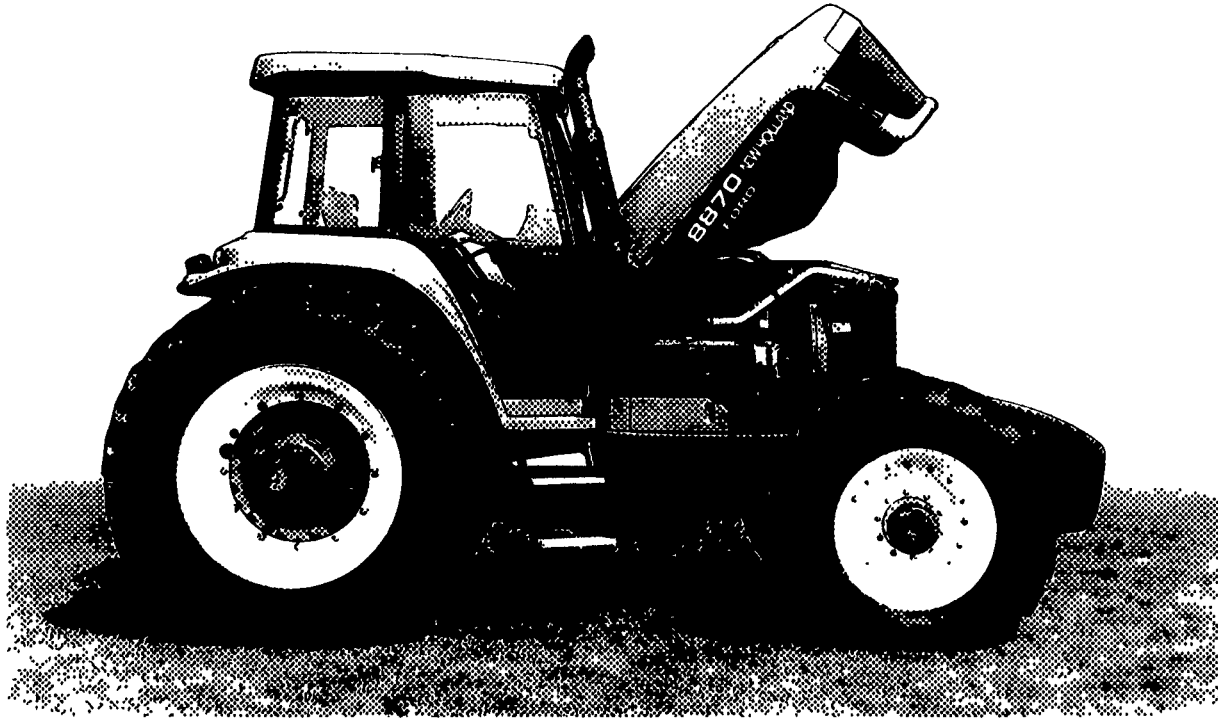

GENESIS™ 70 SERIES

YOU'VE HEARD THE RUMORS... NOW, SEE THE REAL THING

Stop by to see the 145 to 210 PTO horsepower GENESIS™ tractor. It's even better than you've heard.

- SuperSteer™ FWD: the ultimate row-crop axle
- Ultra-quiet, ultra-smooth power shift transmission
- GENESIS engine: up to 50% PTO torque rise
- Sidewinder™ movable console: incredible comfort
- 55 gpm MegaFlow™ hydraulics
- Flip-up hood and easy-access service
- Modern styling and innovative design
- 3-year, 3,000-hour warranty

Everybody's talking about it... come see the GENESIS™ tractor for yourself. You've got to drive it to believe it.

**GOTTA
DRIVE
IT**

PENNSYLVANIA

Abbottstown, PA
**MESSICK
EQUIPMENT**
RD 1, Box 255A

Chambersburg, PA
**FORRESTER FARM
EQUIPMENT LTD.**